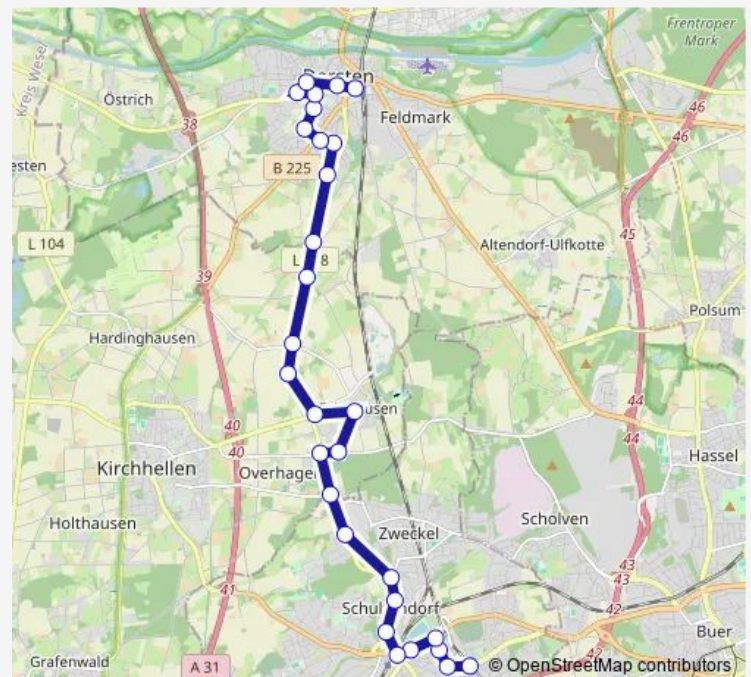

GLA Schultenbrücke

Route schedule

Dorsten ZOB Dorsten — GLA Oberhof

Monday 06:06-22:06

Tuesday 06:06-22:06

Wednesday 06:06-22:06

Thursday 06:06-22:06

Friday 06:06-22:06

Saturday 06:06-22:06

Sunday 09:06-22:06

Route info

Direction: Dorsten ZOB Dorsten

Stops: 29

Trip Duration: 0 hour 35 min

Gladbeck Woorthstr.

Gladbeck Scholtwiese

GLA West Bf

Gladbeck Nordpark

Gladbeck Talstr.

Gladbeck Hölderlinstr.

GLA Goetheplatz

GLA Oberhof

Direction

GLA Oberhof — Dorsten ZOB Dorsten

Thursday 05:19-22:20

Friday 05:19-22:20

Saturday 06:21-22:20

Sunday 10:17-22:19

Route info

Direction: GLA Oberhof

Stops: 29

Trip Duration: 0 hour 32 min