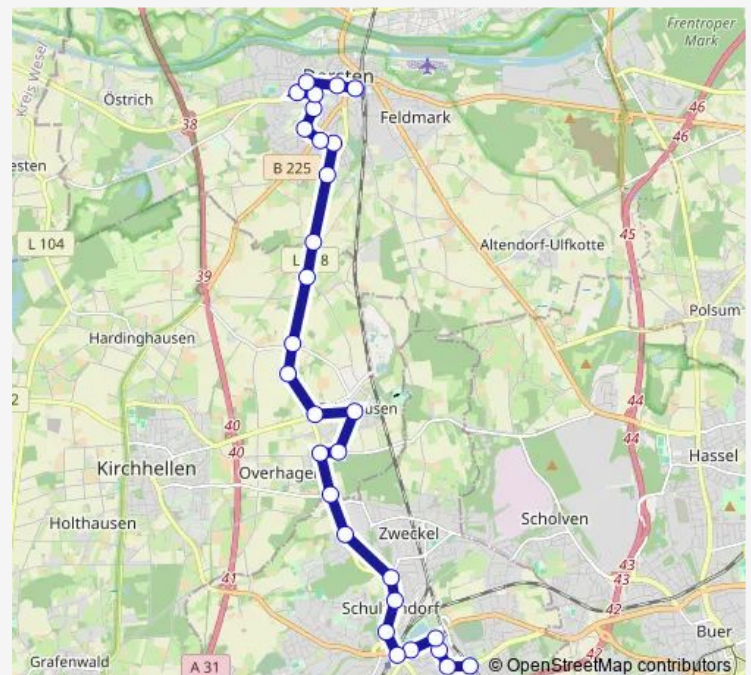

GLA Schultenbrücke

Route schedule

Dorsten ZOB Dorsten — GLA Oberhof

Monday 06:06-22:06

Tuesday 06:06-22:06

Wednesday 06:06-22:06

Thursday 06:06-22:06

Friday 06:06-22:06

Saturday 06:06-22:06

Sunday 09:06-22:06

Route info

Direction: Dorsten ZOB Dorsten

Stops: 29

Trip Duration: 0 hour 30 min

Gladbeck Woorthstr.

Gladbeck Scholtwiese

GLA West Bf

Gladbeck Nordpark

Gladbeck Talstr.

Gladbeck Hölderlinstr.

GLA Goetheplatz

GLA Oberhof

Direction

GLA Oberhof — Dorsten ZOB Dorsten

Thursday 05:19-22:20

Friday 05:19-22:20

Saturday 06:21-22:20

Sunday 10:17-22:19

Route info

Direction: GLA Oberhof

Stops: 29

Trip Duration: 0 hour 31 min