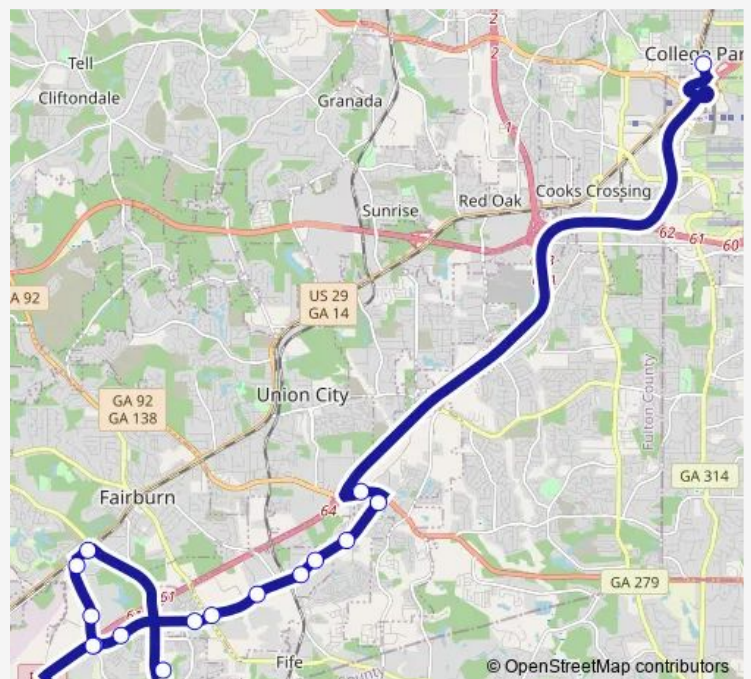

OAKLEY INDUSTRIAL BLVD @ SPENCE RD

OAKLEY INDUSTRIAL BLVD @ TERMINUS DR

OAKLEY INDUSTRIAL BLVD @ STALWART DR

OAKLEY INDUSTRIAL BLVD @ COATES DR

OAKLEY INDUSTRIAL BLVD @ OAKLEY RD

OAKLEY INDUSTRIAL BLVD @ JONESBORO RD

JONESBORO RD @ 4295

COLLEGE PARK STATION - SOUTH LOOP

Route schedule

FAIRBURN PARK & RIDE — COLLEGE PARK STATION - SOUTH LOOP

Monday	06:20-18:20
Tuesday	06:20-18:25
Wednesday	06:20-18:25
Thursday	06:20-18:18
Friday	06:20-18:18
Saturday	07:05-18:20
Sunday	07:05-18:25

Route info

Direction: FAIRBURN PARK & RIDE

Stops: 17

Trip Duration: 0 hour 45 min

188 — Oakley Industrial

Direction

COLLEGE PARK STATION - SOUTH LOOP — FAIRBURN PARK & RIDE

19 stops

[Open route schedule](#)

COLLEGE PARK STATION - SOUTH LOOP

JONESBORO RD @ 4330

OAKLEY INDUSTRIAL BLVD @ JONESBORO RD

OAKLEY INDUSTRIAL BLVD @ OAKLEY RD

OAKLEY INDUSTRIAL BLVD @ COATES DR

OAKLEY INDUSTRIAL BLVD @ STALWART DR