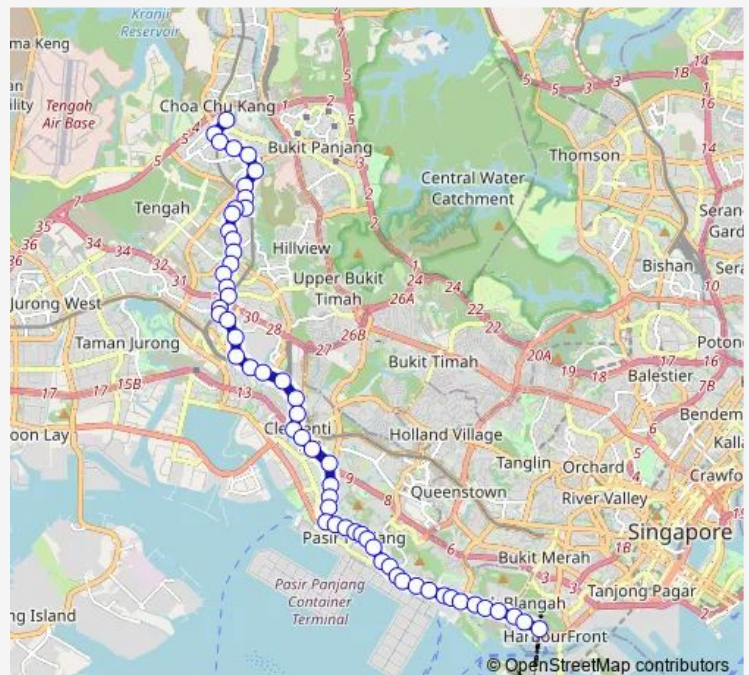

### Route schedule

Choa Chu Kang Int — Harbourfront Int

Monday 05:30

Tuesday 05:30

Wednesday 05:30

Thursday 05:30

Friday 05:30

Saturday 05:30

### Route info

Direction: Choa Chu Kang Int

Stops: 57

Trip Duration: 1 hour 27 min

188

Opp IMM Bldg

Opp The Synergy

Aft Boon Lay Sub Stn