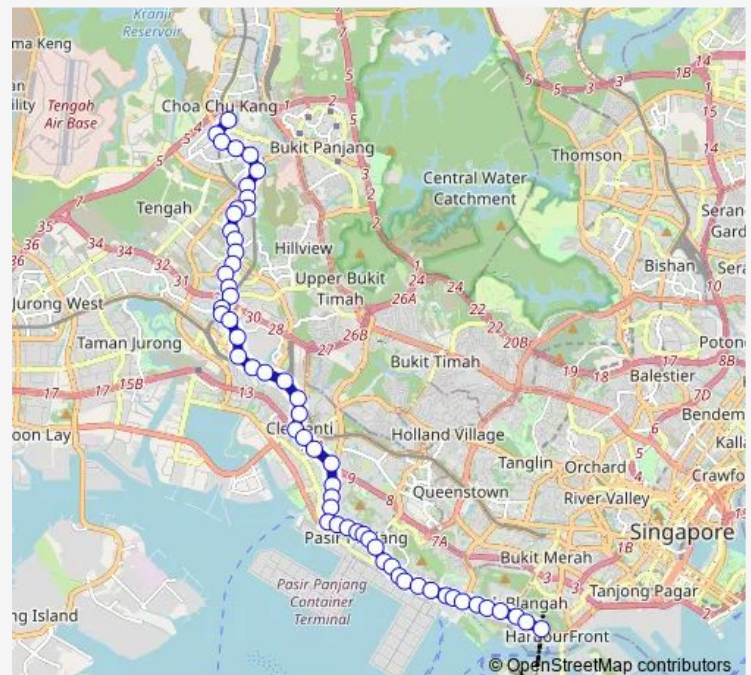

Thursday 05:30

Friday 05:30

Saturday 05:30

Sunday 05:30

Route info

Direction: Choa Chu Kang Int

Stops: 57

Trip Duration: 1 hour 27 min

Thursday 06:00

Friday 06:00

Saturday 06:00

Sunday 06:30

Route info

Direction: Harbourfront Int

Stops: 54

Trip Duration: 1 hour 28 min