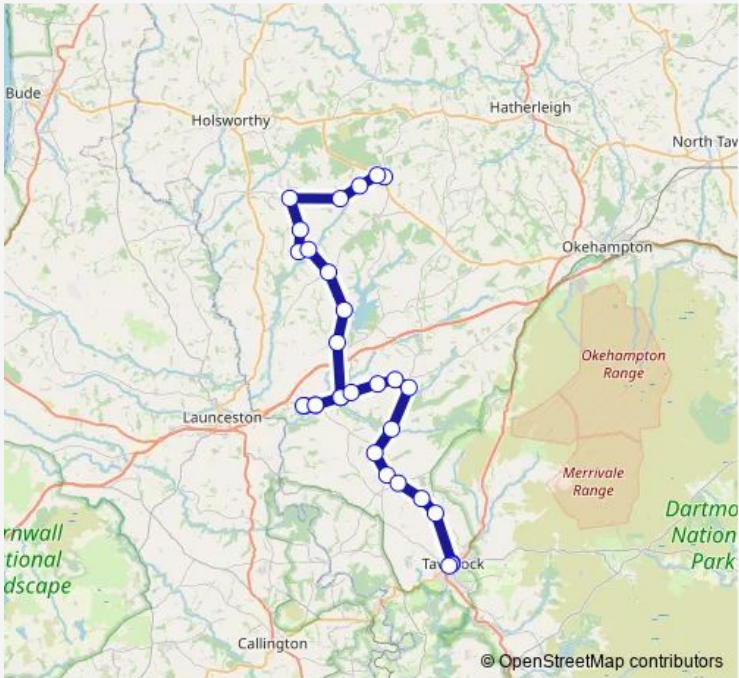

Bus 188 Halwill Junction - Tavistock

[Go to website](#)

**Direction**  
 Station Fields — Bus Station  
 30 stops  
[Open route schedule](#)

- Station Fields
- Halwill Meadow
- Church
- Post Box
- Sandymoor Cross
- Post Box
- Church
- Ashmill
- Broadwoodwidge Primary School
- Chapel
- Shelter
- Sprytown Cross
- Fox and Grapes
- Arundell Arms Hotel
- Arundell Arms Hotel
- Fox and Grapes
- Sprytown Cross
- Harris Arms
- Royal Exchange Inn
- Memorial
- Church

Route schedule  
 Station Fields — Bus Station

Monday	—
Tuesday	—
Wednesday	—
Thursday	—
Friday	09:00
Saturday	—
Sunday	—

Route info  
 Direction: Station Fields  
 Stops: 30  
 Trip Duration: 1 hour 12 min

188 — Halwill Junction - Tavistock **BusMaps**

Old Station

Square

Chillaton Junction

Iron Railings Cross

Heathfield Cross

Post Box

Bedford Square

## Route schedule

Bus Station — Station Fields

Monday —

Tuesday —

Wednesday —

Thursday —

Friday 13:15

Saturday —