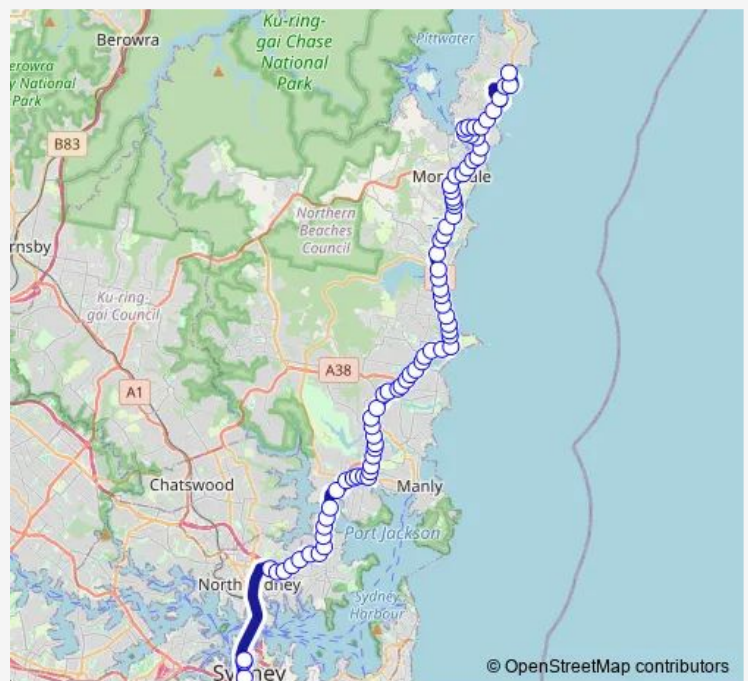

### Direction

Mona Vale B-Line, Barrenjoey Rd — Wynyard Station, York St, Stand M

64 stops

[Open route schedule](#)

Mona Vale B-Line, Barrenjoey Rd

Pittwater Rd Opp Turimetta St

Pittwater Rd Opp Jenkins St

Pittwater Rd At Coronation St

### Route schedule

Mona Vale B-Line, Barrenjoey Rd — Wynyard Station, York St, Stand M

Monday 04:12-07:45

Tuesday 04:12-07:45

Wednesday 04:12-05:12

Thursday 04:12-05:12

Friday 04:12-05:12

Saturday 04:30-06:15

### Route info

Direction: Mona Vale B-Line, Barrenjoey Rd

Stops: 64

Trip Duration: 0 hour 57 min

Pittwater Rd Opp South Creek Rd

Pittwater Rd Opp Lismore Av

Dee Why RSL Club, Pittwater Rd

Dee Why B-line, Pittwater Rd