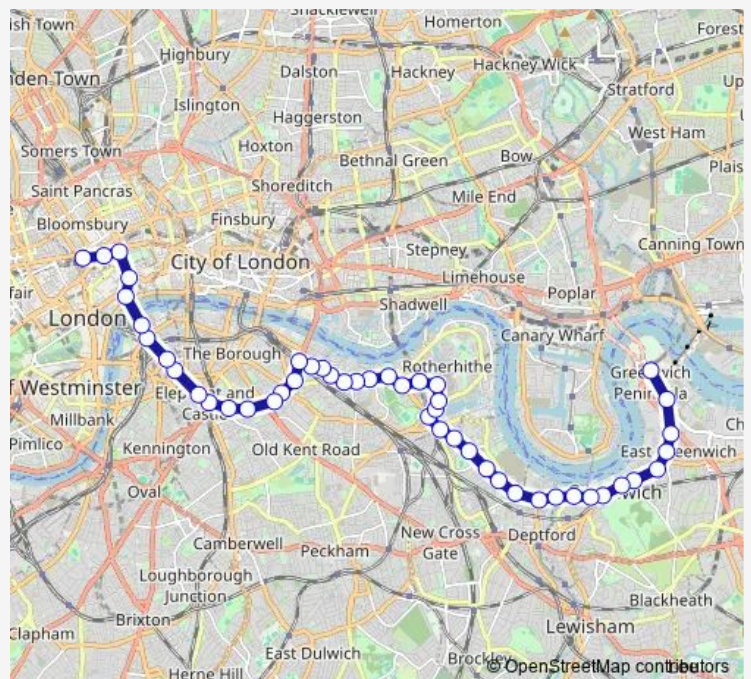

### Route schedule

North Greenwich Station — Tottenham Court Road Station

Monday 00:06-23:54

Tuesday 00:06-23:54

Wednesday 00:06-23:54

Thursday 00:06-23:54

Friday 00:06-23:54

Saturday 00:06-23:54

### Route info

Direction: North Greenwich Station

Stops: 48

Trip Duration: 1 hour 23 min

188 — North Greenwich - Surrey Quays - Canada Water - Elephant & Castle - Tottenham Court Road Station **BusMaps**

Canada Street

## Route info

Direction: New Oxford Street

Stops: 48

Trip Duration: 0 hour 56 min

Canada Street

Surrey Quays Leisure Park

Surrey Quays Station

Lower Road / Surrey Quays Stn