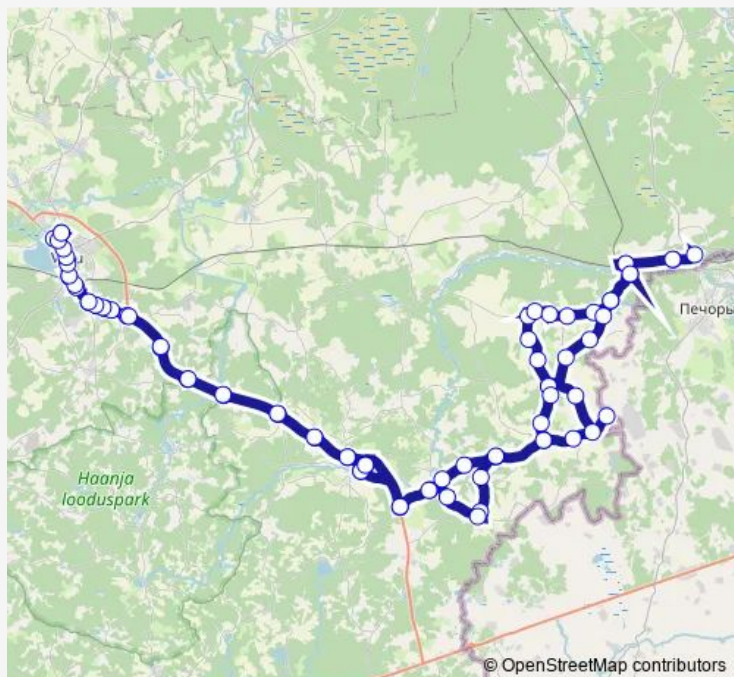

Saturday —

Sunday —

Route info

Direction: Võru bussijaam

Stops: 78

Trip Duration: 2 hour 44 min

© OpenStreetMap contributors

Kalatsova