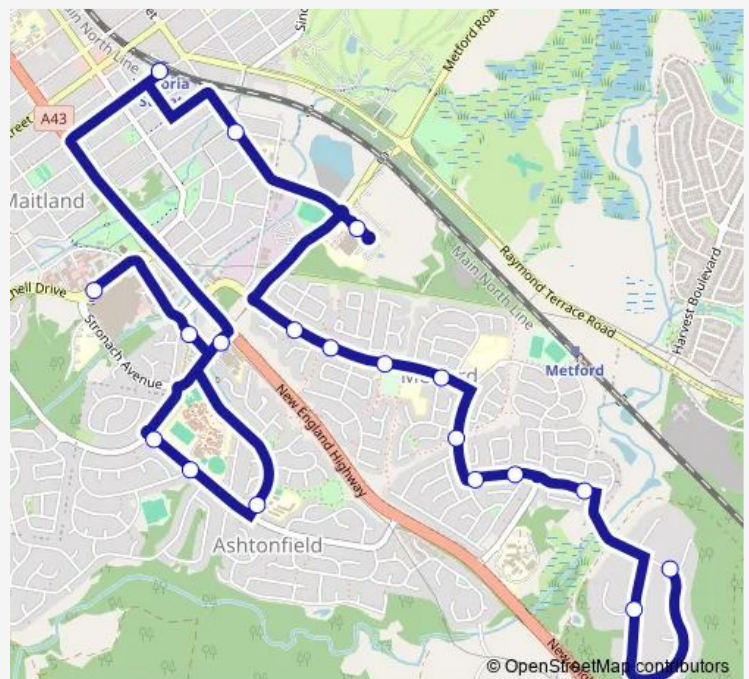

**Bus 188 Woodlands Estate to Green Hills Shopping Centre via Maitland Hospital**

[Go to website](#)

**Direction**

Woodlands Dr At Honeyeater Pl — Green Hills Shopping Centre, Mitchell Dr

19 stops

[Open route schedule](#)

- Woodlands Dr At Honeyeater Pl
- Woodlands Dr At Thornbill Gr
- Streeton Dr After Whiteley Av
- Lowe St At Mcleod Av
- Metford Community Hall, Lowe St
- Schanck Dr Before Willow Dr
- Chelmsford Dr At Grevillea Dr
- Maitland Christian School, Chelmsford Dr
- Early Learning Centre, Chelmsford Dr
- Chelmsford Dr Opp Tennyson St
- Maitland Hospital, Pottery Rd
- Fieldsend St Opp Middleton Dr
- Victoria Street Station, Victoria St
- Maitland Private Hospital, Chisholm Rd
- Ashtonfield Public School, Norfolk St
- South Seas Dr Opp Hunter Valley Grammar School
- South Seas Dr At Chisholm Rd
- Molly Morgan Dr At Verdant Dr
- Green Hills Shopping Centre, Mitchell Dr

**Route schedule**

Woodlands Dr At Honeyeater Pl — Green Hills Shopping Centre, Mitchell Dr

Monday	05:59-21:59
Tuesday	05:59-21:59
Wednesday	05:59-21:59
Thursday	05:59-21:59
Friday	05:59-21:59
Saturday	05:54-21:59
Sunday	05:54-21:59

**Route info**

Direction: Woodlands Dr At Honeyeater Pl

Stops: 19

Trip Duration: 0 hour 21 min

188 — Woodlands Estate to Green Hills Shopping Centre via Maitland Hospital **BusMaps**