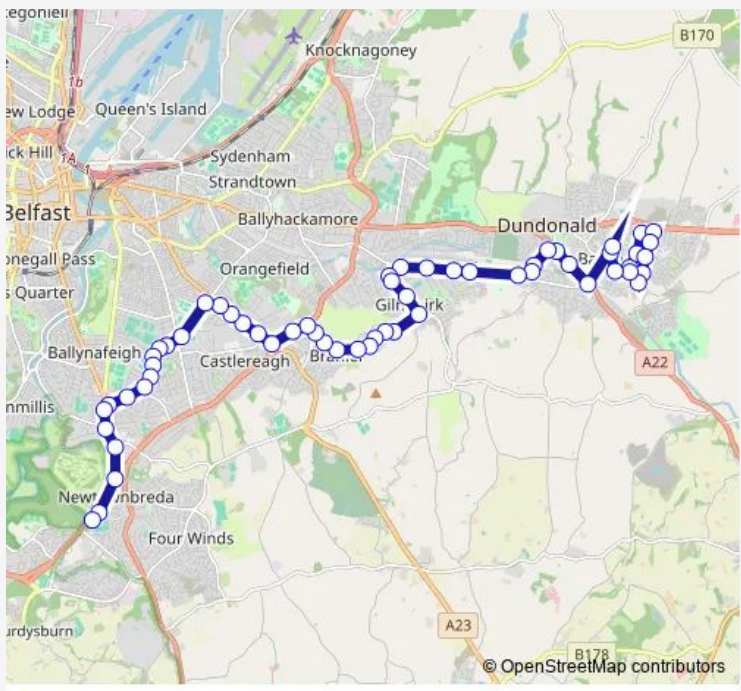

Bus 188 Ballybeen - East Link - Dundonald Ice Bowl - Forestside - Breda Acad

[Go to website](#)

Direction
 Ballybeen Enler Centre — Breda Academy School School
 58 stops
[Open route schedule](#)

- Ballybeen Enler Centre
- Dungoyne Park
- Craigleith Drive
- Cairnsmore Avenue
- Ballybeen Culross Drive
- Ballybeen Cairnsmore Avenue
- Ardmore Avenue
- Beaully Drive
- Gleneagles Gardens
- Ballybeen Rank Road
- Inchmarnock Drive
- Drumadoon Drive
- Grahamsbridge Road
- Limetree Res.
- The Moat
- East Link Road
- East Link
- Hanwood Heights
- Dundonald Ice Bowl
- Tullycarnet Primary School
- Sperrin Park

Route schedule
 Ballybeen Enler Centre — Breda Academy School School

Monday	07:05
Tuesday	07:05
Wednesday	07:05
Thursday	07:05
Friday	07:05
Saturday	—
Sunday	—

Route info
 Direction: Ballybeen Enler Centre
 Stops: 58
 Trip Duration: 0 hour 50 min

188 — Ballybeen - East Link - Dundonald Ice Bowl - Forestside - Breda Acad **BusMaps**

Abbey Road

Kings Square

Kingsway

Kingsway Park

Our Lady & St Patricks

Briarwood Park

Lower Braniel Road

Braniel

Woodview Drive

Braniel Church

Creevy Avenue

Braniel Primary School

The Square

Glen Rise

Whincroft Road