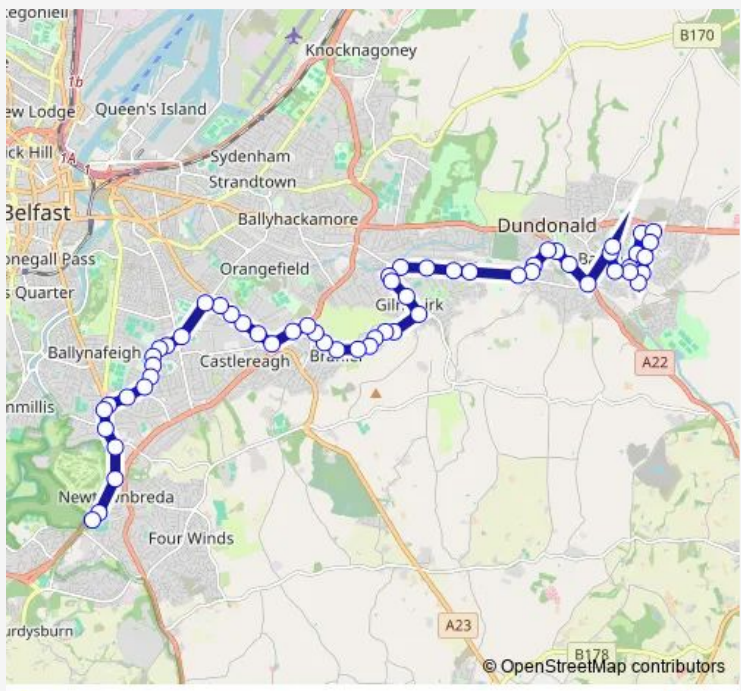

Bus 188 Ballybeen - East Link - Dundonald Ice Bowl - Forestside - Breda Acad

[Go to website](#)

Direction
 Ballybeen Enler Centre — Breda Academy School School
 58 stops
[Open route schedule](#)

- Ballybeen Enler Centre
- Dungoyne Park
- Craigleith Drive
- Cairnsmore Avenue
- Ballybeen Culross Drive
- Ballybeen Cairnsmore Avenue
- Ardmore Avenue
- Beaully Drive
- Gleneagles Gardens
- Ballybeen Rank Road
- Inchmarnock Drive
- Drumadoon Drive
- Grahamsbridge Road
- Limetree Res.
- The Moat
- East Link Road
- East Link
- Hanwood Heights
- Dundonald Ice Bowl
- Tullycarnet Primary School
- Sperrin Park

Route schedule
 Ballybeen Enler Centre — Breda Academy School School

Monday	07:05
Tuesday	07:05
Wednesday	07:05
Thursday	07:05
Friday	07:05
Saturday	—
Sunday	—

Route info
 Direction: Ballybeen Enler Centre
 Stops: 58
 Trip Duration: 0 hour 50 min

188 — Ballybeen - East Link - Dundonald Ice Bowl - Forestside - Breda Acad BusMaps

Abbey Road

Kings Square

Kingsway

Kingsway Park

Our Lady & St Patricks

Briarwood Park

Lower Braniel Road