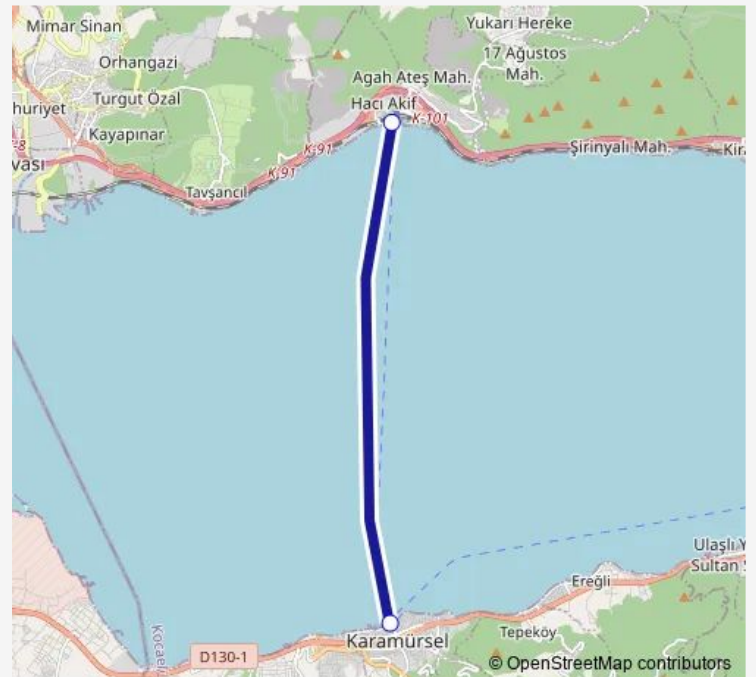

Ferry V2 Karamürsel-Hereke

[Go to website](#)**Direction**

Hereke Vapur İskelesi — Karamürsel Vapur İskelesi

2 stops

[Open route schedule](#)

Hereke Vapur İskelesi

Karamürsel Vapur İskelesi

Route schedule

Hereke Vapur İskelesi — Karamürsel Vapur İskelesi

Monday 01:00

Tuesday 01:00

Wednesday 01:00

Thursday 01:00

Friday 01:00

Saturday —

Sunday —

Route info

Direction: Hereke Vapur İskelesi

Stops: 2

Trip Duration: 0 hour 21 min

■ V2 — Karamürsel-Hereke

BusMaps

Direction

Karamürsel Vapur İskelesi — Hereke Vapur İskelesi

Route info

Direction: Karamürsel Vapur İskelesi

Stops: 2

Trip Duration: 0 hour 21 min

V2 Ferry time schedules and route maps are available in an offline PDF at busmaps.com. Use the busmaps.com website to see live bus times, train schedule or subway schedule, and step-by-step directions for all public transit in Karamürsel