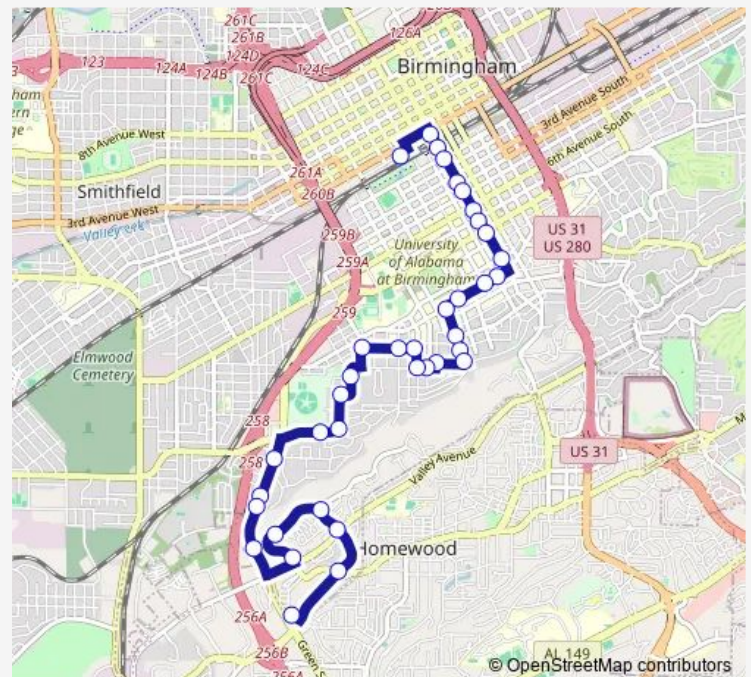

16th Ave S and 13th St

16th Ave S and 12th St

12th AVE & 14th Pl

Route schedule

Central Station — Columbiana Rd and Greensprings Hwy

Monday 05:00-20:45

Tuesday 05:00-20:45

Wednesday 05:00-20:45

Thursday 05:00-20:45

Friday 05:00-20:45

Saturday 08:00-18:40

Sunday —

Route info

Direction: Central Station

Stops: 37

Trip Duration: 0 hour 35 min

Sunday —

Route info

Direction: Columbiana Rd and Greensprings Hwy

Stops: 30

Trip Duration: 0 hour 35 min

20th St S and 10th Ave S (lb)

20th St S and University Blvd

20th St S and 6th Ave S

Saturday —

Sunday —

Route info

Direction: Columbiana Rd and Greensprings Hwy

Stops: 39

Trip Duration: 0 hour 50 min

11th Place and 14th Ave

14th Ave S and 12th St