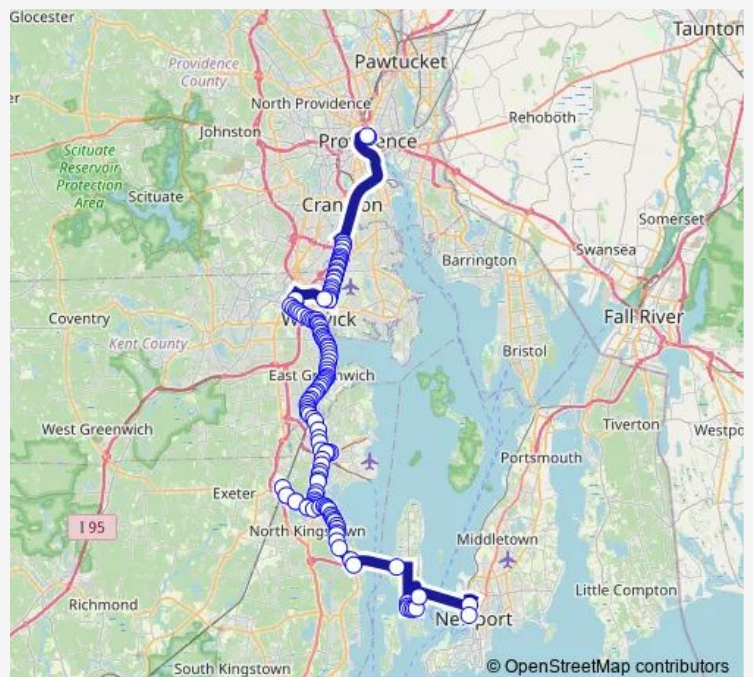

North before Longfellow

North after Tashtassuc

Park & Ride (RI-1A & RI-138) on Boston Neck

Boston Neck opposite RI-138 West On-Ramp

John H Chafee - Rome Point Preserve

Boston Neck opposite Gilbert Stuart

Boston Neck opposite Weaver

Boston Neck before Salisbury

Boston Neck before Hamilton

Boston Neck before Waldron

Boston Neck after Earle

**Route schedule**

Newport Transit Center (Stop D) — Kennedy Plaza (Stop Z)

Monday 04:27-16:07

Tuesday 04:27-16:07

Trip Duration: 1 hour 33 min

14 — West Bay - Narragansett/Newport

Boston Neck after Duck Cove

392 Boston Neck

Boston Neck after Elm

270 Boston Neck

Boston Neck before Beach

Boston Neck before Reynolds

Boston Neck before Oakland)

Wickford (Phillips after Brown)

Phillips after Boone

319 Phillips

Ten Rod Rd opposite Dean

Ten Rod Rd before King

Ten Rod Rd before Rodman

Wickford Train Station (Park & Ride)