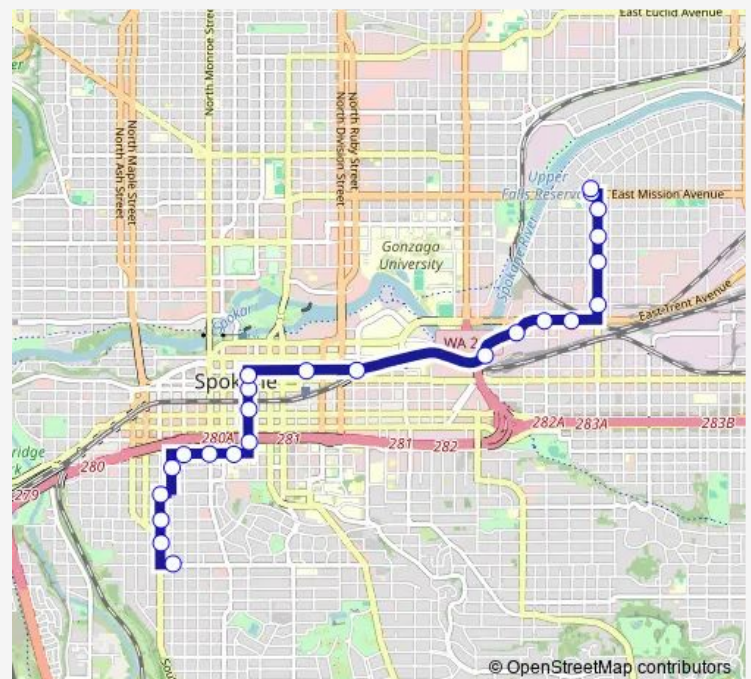

Riverside @ Stevens

Plaza Bay 8

Wall @ 2nd

Wall @ 4th

Wall @ 5th

5th @ Deaconess Hospital

5th @ Lincoln

5th @ Monroe

### Route schedule

Magnolia @ Mission — 14th @ Adams

Monday 05:48-21:48

Tuesday 05:48-21:48

Wednesday 05:48-21:48

Thursday 05:48-21:48

Friday 05:48-21:48

Saturday 06:48-21:48

### Route info

Direction: Magnolia @ Mission

Stops: 28

Trip Duration: 0 hour 26 min

■ 14 — South Adams/Napa

BusMaps

Adams @ 6th

Adams @ 8th

## Route schedule

14th @ Adams — Magnolia @ Mission

Monday 05:44-22:14

Tuesday 05:44-22:14

Wednesday 05:44-22:14

Thursday 05:44-22:14

Friday 05:44-22:14

Saturday 07:14-22:14