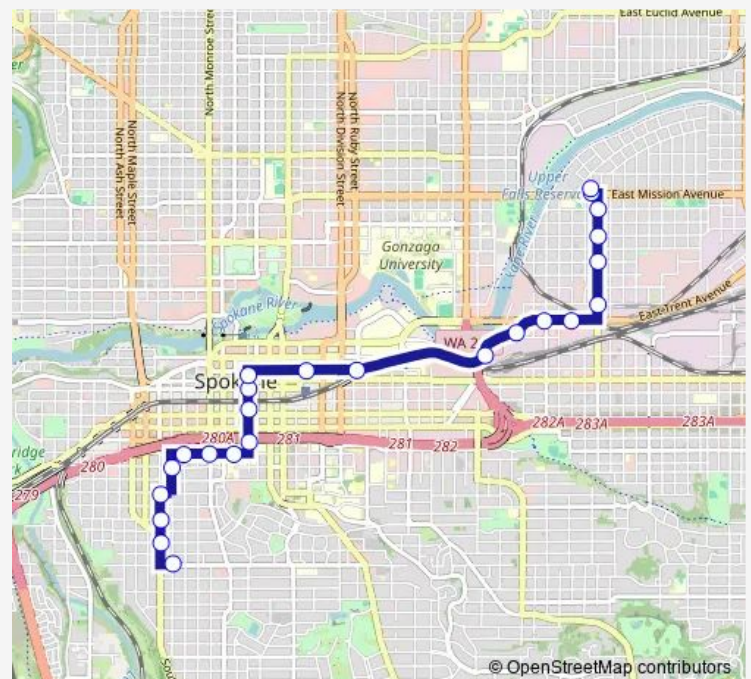

Riverside @ Stevens

Plaza Bay 8

Wall @ 2nd

Wall @ 4th

Wall @ 5th

5th @ Deaconess Hospital

5th @ Lincoln

5th @ Monroe

### Route schedule

Magnolia @ Mission — 14th @ Adams

Monday 05:48-21:48

Tuesday 05:48-21:48

Wednesday 05:48-21:48

Thursday 05:48-21:48

Friday 05:48-21:48

Saturday 06:48-21:48

### Route info

Direction: Magnolia @ Mission

Stops: 28

Trip Duration: 0 hour 26 min

■ 14 — South Adams/Napa

BusMaps

Adams @ 6th

Adams @ 8th

## Route schedule

14th @ Adams — Magnolia @ Mission

Monday 05:44-22:14

Tuesday 05:44-22:14

Wednesday 05:44-22:14

Thursday 05:44-22:14

Friday 05:44-22:14

Saturday 07:14-22:14