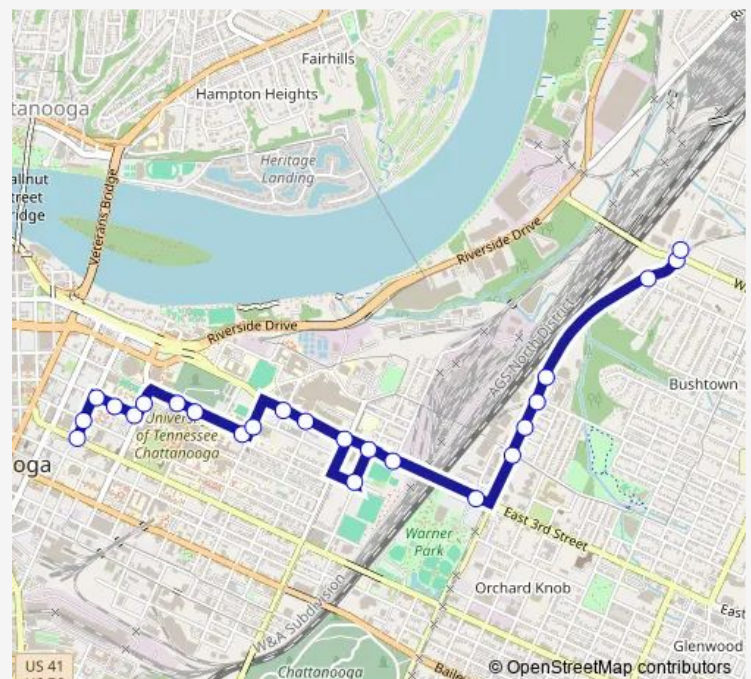

### Route schedule

Houston & Mccallie Ave — Sholar + Carta

Monday 07:40-20:20

Tuesday 07:40-20:20

Wednesday 07:40-20:20

Thursday 07:40-20:20

Friday 07:40-20:20

Saturday —

### Route info

Direction: Houston & Mccallie Ave

Stops: 24

Trip Duration: 0 hour 15 min

14 — Mocs Express

Holtzclaw + Wilson

Holtzclaw & Wilcox-0

Sholar + Carta

## Direction

Sholar & Carta 0 — Broad & 6th-1-0

25 stops

[Open route schedule](#)

Sholar & Carta 0

Holtzclaw & Wilcox-1

Holtzclaw & Wilson-1

Holtzclaw & Pump Sta-1