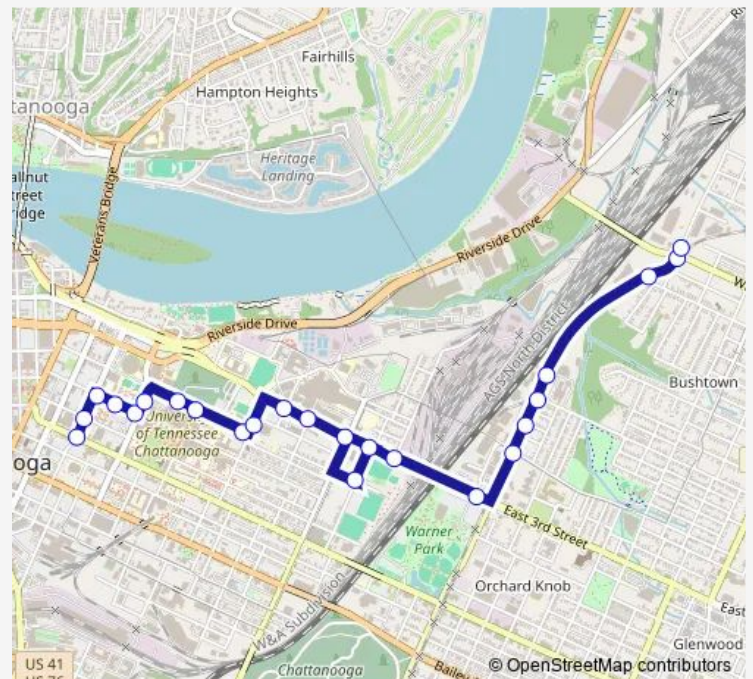

Mccallie AVE + State Bldg

Mccallie AVE + Lindsay

7TH + Walnut

Route schedule

Sholar & Carta 0 — Broad & 6th-1-0

Monday —

Tuesday —

Wednesday —

Thursday —

Friday —

Saturday 11:51-23:56

Sunday —

Route info

Direction: Sholar & Carta 0

Stops: 25

Trip Duration: 0 hour 19 min

14 — Mocs Express

7TH + Cherry

7TH + Market

Broad + 7th

Broad & 6th-1-0

Direction

Broad & 6th-1-0 — Engel Stadium-1-0

40 stops

[Open route schedule](#)

Broad & 6th-1-0

Broad + Jacks Alley

Broad & 3rd 1

Market & 4th-1-0

Market + Family Dollar

Market + 6th

Mkt & 1st Tennessee Bank