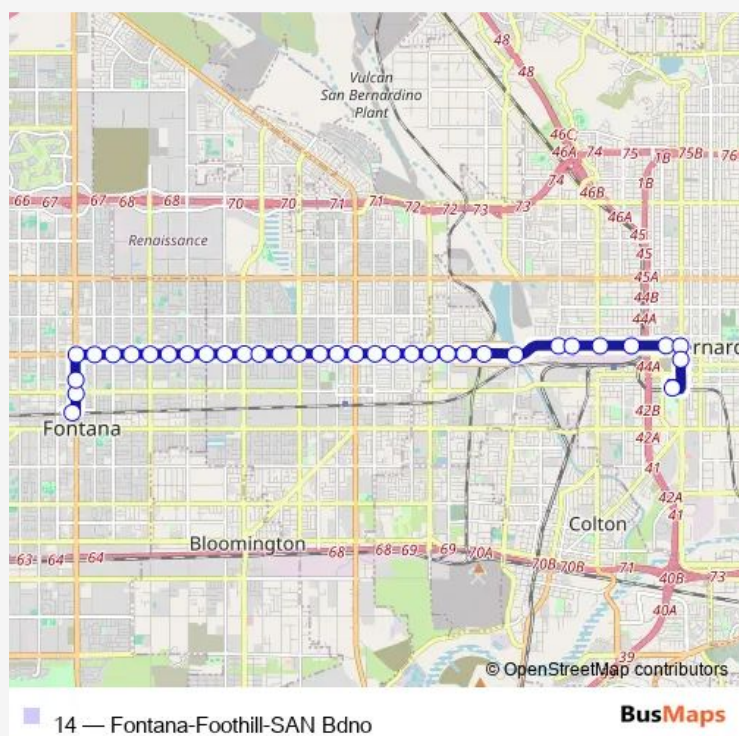

### Direction

San Bernardino Transit Center — Fontana Metrolink Transit Center

36 stops

[Open route schedule](#)

San Bernardino Transit Center

E @ Court Nb Ns

E @ 4th Nb Fs

5th @ E Wb Fs

### Route schedule

San Bernardino Transit Center — Fontana Metrolink Transit Center

Monday 05:51-19:40

Tuesday 05:51-19:40

Wednesday 05:51-19:40

Thursday 05:51-19:40

Friday 05:51-19:40

Saturday 08:55-18:35

### Route info

Direction: San Bernardino Transit Center

Stops: 36

Trip Duration: 0 hour 45 min

Foothill @ Cactus Wb Fs

Foothill @ Spruce Wb Fs

Foothill @ Cedar Wb Fs

Foothill @ Linden Wb Ns

## Direction

Fontana Metrolink Transit Center — San Bernardino Transit Center

35 stops

[Open route schedule](#)

Fontana Metrolink Transit Center

Sierra @ Arrow Nb Ns

Sierra @ Civic Center

Foothill @ Sierra Eb Fs