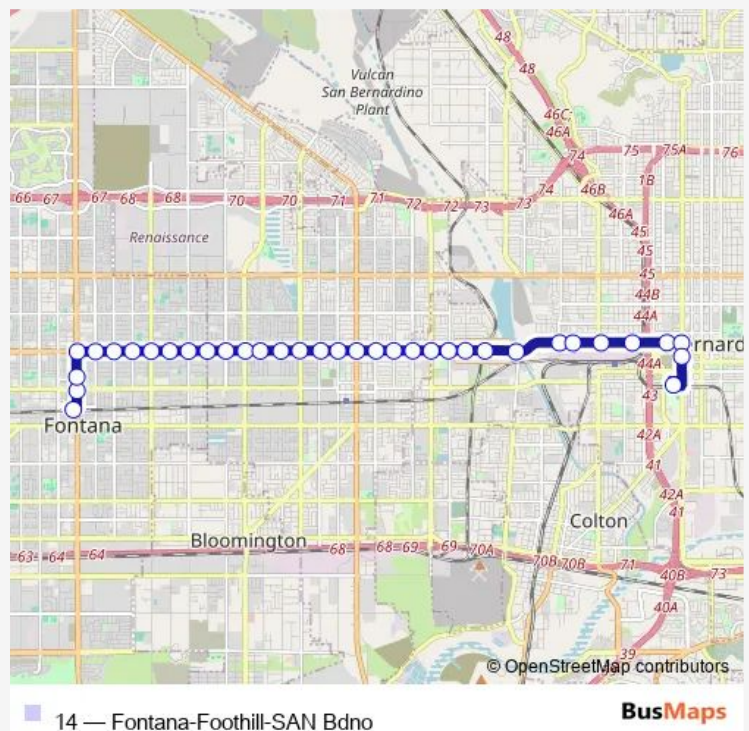

Foothill @ Riverside Wb Fs

Foothill @ Willow Wb Fs

Foothill @ Lilac Wb Fs

Route schedule

San Bernardino Transit Center — Fontana Metrolink Transit Center

Monday 03:27-22:30

Tuesday 03:27-22:30

Wednesday 03:27-22:30

Thursday 03:27-22:30

Friday 03:27-22:30

Saturday 06:10-21:20

Sunday 06:35-19:20

Route info

Direction: San Bernardino Transit Center

Stops: 36

Trip Duration: 0 hour 42 min

Foothill @ Tamarind Wb Fs

Foothill @ Palmetto Wb Fs

Foothill @ Mango Wb Ns

Sierra @ Foothill Sb Fs

Sierra @ Ivy Sb Mid

Sierra @ Spring/arrow Sb Fs

Fontana Metrolink Transit Center

Direction

Thursday 04:20-22:49

Friday 04:20-22:49

Saturday 05:55-22:08

Sunday 06:24-20:10

Route info

Direction: Fontana Metrolink Transit Center

Stops: 35

Trip Duration: 0 hour 41 min