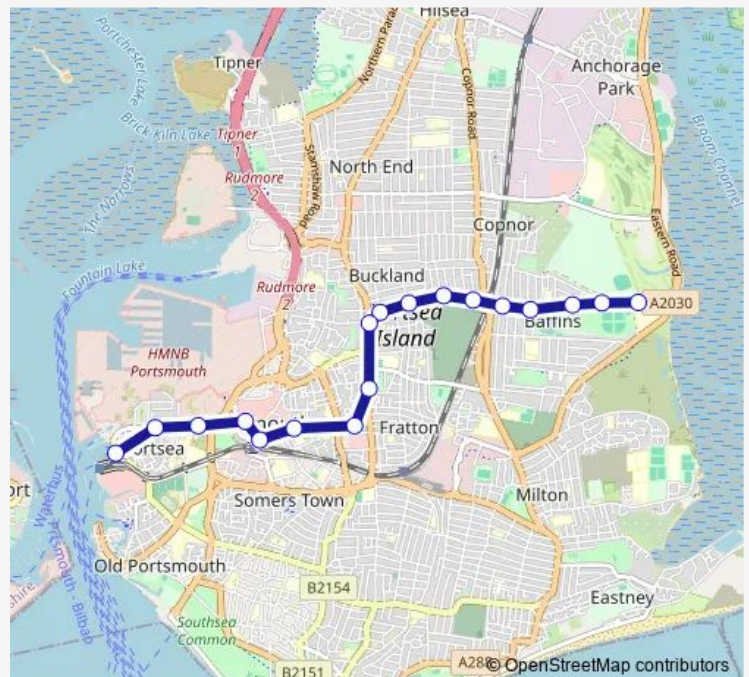

Bus 14 Portsmouth City Centre - Portsmouth College

[Go to website](#)

Direction

Portsmouth College — The Hard Interchange

18 stops

[Open route schedule](#)

- Portsmouth College
- Stanley Avenue
- Highgrove Road
- Baffins Library
- Folkestone Road
- Copnor Bridge
- Carnarvon Road
- Langley Road
- New Road
- Hanway Road
- St Marys Church
- Clifton Street
- Canberra House
- Station Street
- City Shops South
- HMS Nelson
- Curzon Howe Road
- The Hard Interchange

Route schedule

Portsmouth College — The Hard Interchange

Monday	07:37-22:22
Tuesday	07:37-22:22
Wednesday	07:37-22:22
Thursday	07:37-22:22
Friday	07:37-22:22
Saturday	08:37-22:22
Sunday	09:37-22:22

Route info

Direction: Portsmouth College

Stops: 18

Trip Duration: 0 hour 23 min

Direction

The Hard Interchange — Portsmouth College

17 stops

[Open route schedule](#)

The Hard Interchange

Sunday 08:35-19:50

Route info

Direction: The Hard Interchange

Stops: 17

Trip Duration: 0 hour 23 min

14 Bus time schedules and route maps are available in an offline PDF at busmaps.com. Use the busmaps.com website to see live bus times, train schedule or subway schedule, and step-by-step directions for all public transit in Portsmouth