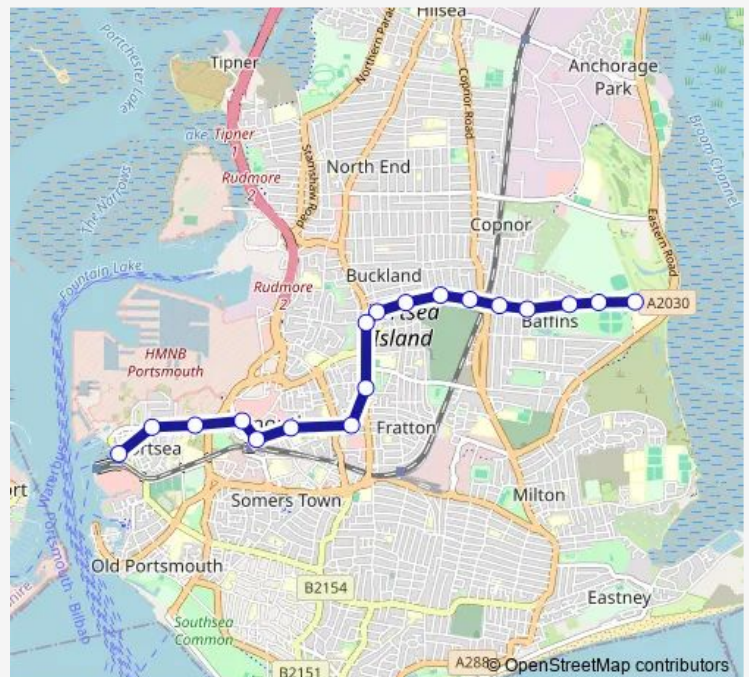

Bus 14 Portsmouth City Centre - Portsmouth College

[Go to website](#)

Direction

Portsmouth College — The Hard Interchange

18 stops

[Open route schedule](#)

- Portsmouth College
- Stanley Avenue
- Highgrove Road
- Baffins Library
- Folkestone Road
- Copnor Bridge
- Carnarvon Road
- Langley Road
- New Road
- Hanway Road
- St Marys Church
- Clifton Street
- Canberra House
- Station Street
- City Shops South
- HMS Nelson
- Curzon Howe Road
- The Hard Interchange

Route schedule

Portsmouth College — The Hard Interchange

Monday	07:37-22:22
Tuesday	07:37-22:22
Wednesday	07:37-22:22
Thursday	07:37-22:22
Friday	07:37-22:22
Saturday	08:37-22:22
Sunday	09:37-22:22

Route info

Direction: Portsmouth College

Stops: 18

Trip Duration: 0 hour 23 min

Direction

The Hard Interchange — Portsmouth College

17 stops

[Open route schedule](#)

The Hard Interchange

Sunday 08:35-19:50

Route info

Direction: The Hard Interchange

Stops: 17

Trip Duration: 0 hour 23 min

14 Bus time schedules and route maps are available in an offline PDF at busmaps.com. Use the busmaps.com website to see live bus times, train schedule or subway schedule, and step-by-step directions for all public transit in Portsmouth