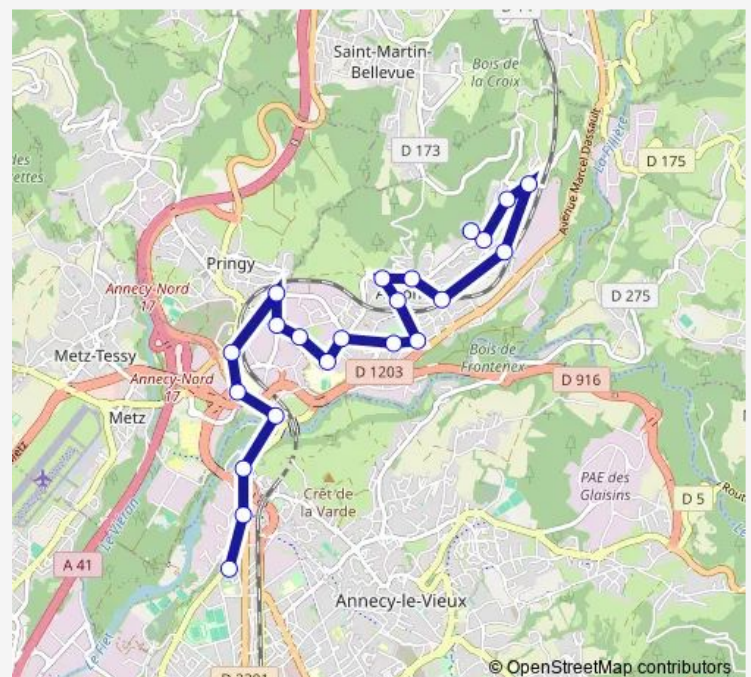

Direction

Argonay, Clinique Argonay — Ancecy, Piscine Patinoire

22 stops

[Open route schedule](#)

Argonay, Clinique Argonay

Argonay, Sous Clinique

Argonay, Menthonnex

Argonay, Jouvenons

Saturday —

Sunday —

Route info

Direction: Argonay, Clinique Argonay

Stops: 22

Trip Duration: 0 hour 28 min

Direction

Annecy, Piscine Patinoire — Argonay, Clinique Argonay

22 stops

[Open route schedule](#)

Annecy, Piscine Patinoire

Annecy, Colombiere

Annecy-le-Vieux, La Varde

Pringy, Pont de Brogny

Pringy, la Salle

Annecy, Pringy Gare

Route info

Direction: Argonay, Clinique Argonay

Stops: 22

Trip Duration: 0 hour 32 min

Direction

Annecy, Piscine Patinoire — Argonay, Clinique Argonay

22 stops

[Open route schedule](#)