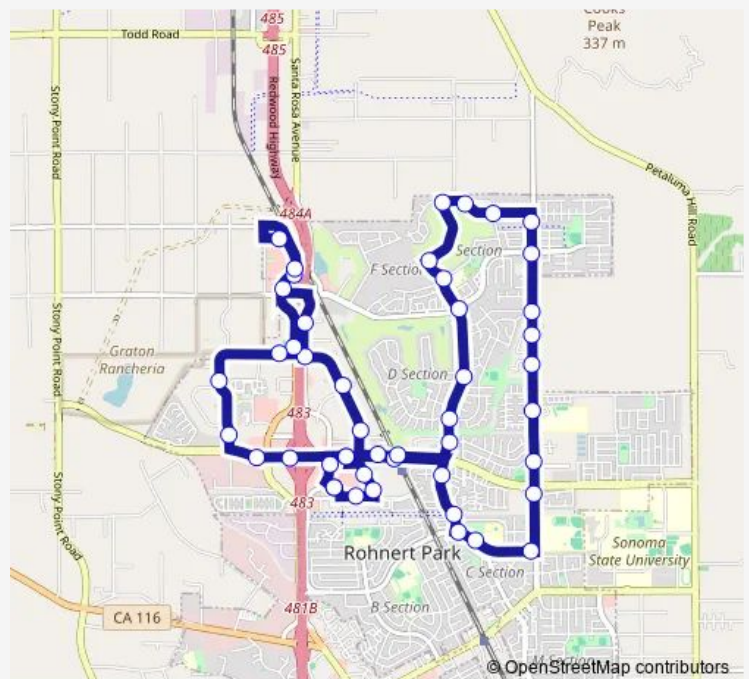

Bus 14 Northern Rohnert Park

[Go to website](#)

Direction
 Hunter Dr & Senior Center — Hunter Dr & Senior Center
 47 stops
[Open route schedule](#)

- Hunter Dr & Senior Center
- Commerce Blvd & RP Expressway
- Chase Bank
- Rohnert Park Smart Station
- Country Club Dr & Santa Cruz Way
- Country Club Dr & Emily
- Country Club Dr & Ellen St
- Country Club/ Golf Course
- Country Club Dr & Hudis
- Fairway/ Country Club
- Fairway Dr & Holly Ave
- Holly Ave & Hawthorne Circle
- Holly Ave & Hillview Way
- Snyder Ln & Holly Ave
- Snyder Ln & Golf Course Dr
- Snyder Ln & Eleanor St
- Snyder Ln & Eleanor St
- Snyder Ln & Keiser
- Lawrence Jones Middle School
- Snyder Ln & RP Express Way
- Snyder Ln & RP Expressway

Route schedule

Hunter Dr & Senior Center — Hunter Dr & Senior Center

Monday	09:50-17:15
Tuesday	09:50-17:15
Wednesday	09:50-17:15
Thursday	09:50-17:15
Friday	09:50-17:15
Saturday	09:50-17:15
Sunday	—

Route info

Direction: Hunter Dr & Senior Center
 Stops: 47
 Trip Duration: 0 hour 47 min

14 — Northern Rohnert Park

Rancho Cotate High School

Southwest Blvd & Camino Colegio

Southwest Blvd & Country Club Dr

Country Club Dr & Copeland Creek

Redwood Dr / Commerce Blvd (Taco Bell across from
Chili's)

Wal-Mart (parking lot)

Redwood Dr & Commerce Blvd

Redwood Dr & Business Park Dr

Business Park Dr & Redwood Dr

Labath & Martin

Labath Ave & RP Expressway