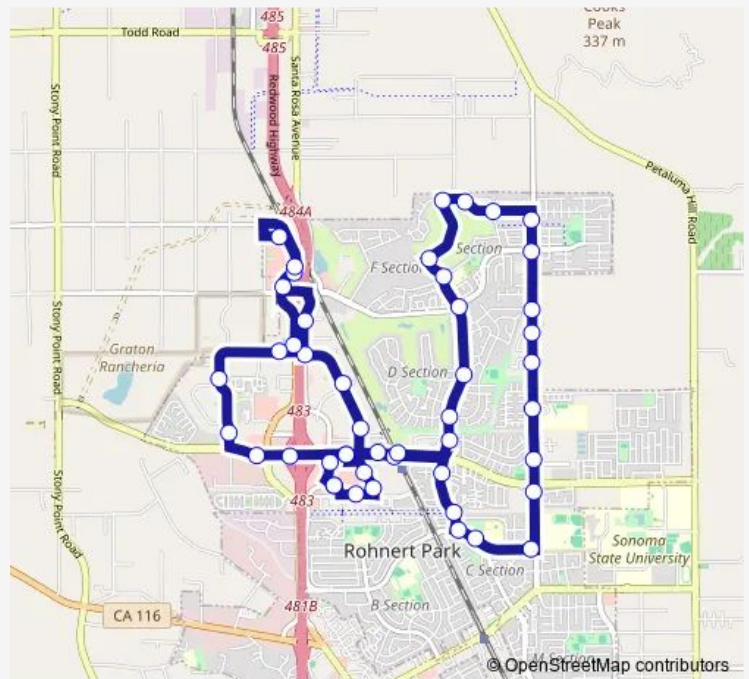

# Bus 14 Northern Rohnert Park

[Go to website](#)

**Direction**  
 Hunter Dr & Senior Center — Hunter Dr & Senior Center  
 47 stops  
[Open route schedule](#)

- Hunter Dr & Senior Center
- Commerce Blvd & RP Expressway
- Chase Bank
- Rohnert Park Smart Station
- Country Club Dr & Santa Cruz Way
- Country Club Dr & Emily
- Country Club Dr & Ellen St
- Country Club/ Golf Course
- Country Club Dr & Hudis
- Fairway/ Country Club
- Fairway Dr & Holly Ave
- Holly Ave & Hawthorne Circle
- Holly Ave & Hillview Way
- Snyder Ln & Holly Ave
- Snyder Ln & Golf Course Dr
- Snyder Ln & Eleanor St
- Snyder Ln & Eleanor St
- Snyder Ln & Keiser
- Lawrence Jones Middle School
- Snyder Ln & RP Express Way
- Snyder Ln & RP Expressway

**Route schedule**

Hunter Dr & Senior Center — Hunter Dr & Senior Center

Monday	09:50-17:15
Tuesday	09:50-17:15
Wednesday	09:50-17:15
Thursday	09:50-17:15
Friday	09:50-17:15
Saturday	09:50-17:15
Sunday	—

**Route info**

Direction: Hunter Dr & Senior Center  
 Stops: 47  
 Trip Duration: 0 hour 47 min

14 — Northern Rohnert Park

Rancho Cotate High School

Southwest Blvd & Camino Colegio

Southwest Blvd & Country Club Dr

## Route info

Direction: Hunter Dr &amp; Senior Center

Stops: 62

Trip Duration: 1 hour 5 min

Holly Ave & Hawthorne Circle

Holly Ave & Hillview Way

Snyder Ln & Holly Ave

Snyder Ln & Golf Course Dr