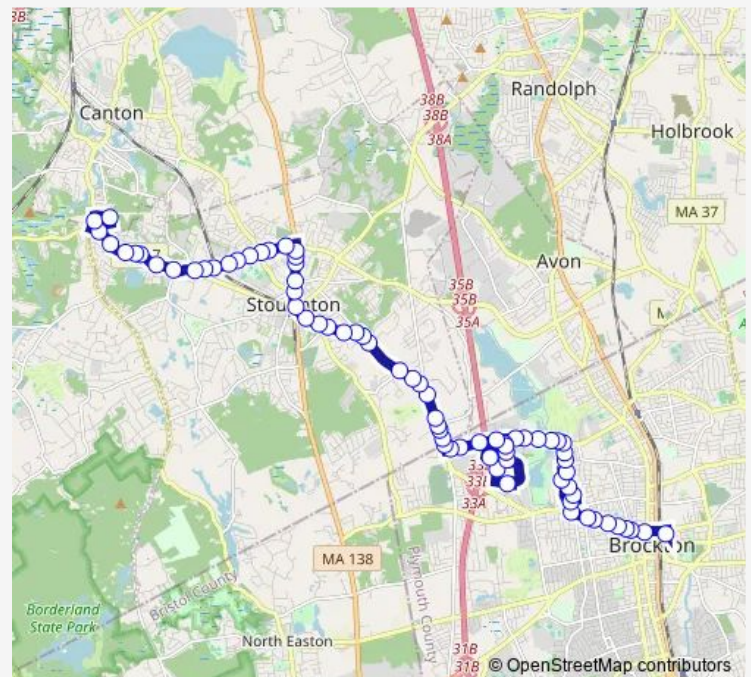

### Route schedule

Shaws Canton Ib — BAT Centre

Monday 07:00-21:00

Tuesday 07:00-21:00

Wednesday 07:00-21:00

Thursday 07:00-21:00

Friday 07:00-21:00

Saturday 07:00-21:00

### Route info

Direction: Shaws Canton Ib

Stops: 78

Trip Duration: 0 hour 55 min

14 — Stoughton via Brockton

Washington St at Walgreens

Washington St at Phillips Screw

Washington St at Envision Bank