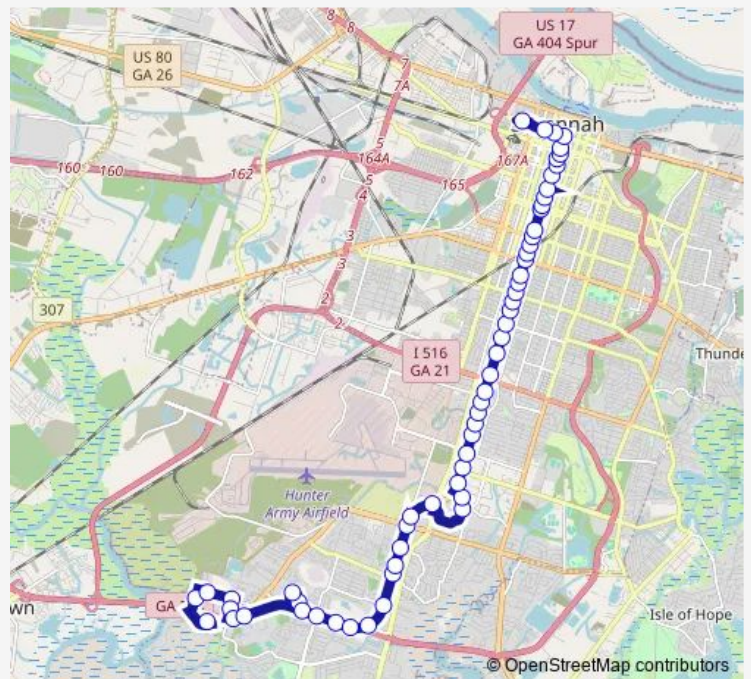

**Bus 14 Abercorn Local**

[Go to website](#)

**Direction**  
 Walmart & Fulton Wb — JMR Transit Center  
 58 stops  
[Open route schedule](#)

- Walmart & Fulton Wb
- RIO & Library Nb
- VA Clinic Eb
- Shawnee & Apache Eb
- Apache & Mall Entrance Sb
- Abercorn & Armstrong Center Nb
- Abercorn & Science Eb
- Mercy & Willis Nb
- ST Josephs Hospital Main Entrance
- Abercorn & Staples Nb
- Abercorn & Largo Nb
- Abercorn & Deerfield Nb
- Abercorn & Dana Ave
- Abercorn & Edgewater Terrace Nb
- Abercorn & Wilshire Nb
- Abercorn & Tibet Nb
- Abercorn & Television Nb
- Abercorn & Lewis Nb
- Abercorn & Montgomery Cross Nb
- Abercorn & Fairmont Nb
- Abercorn & White Bluff Nb

Route schedule  
 Walmart & Fulton Wb — JMR Transit Center

Monday	05:16-21:00
Tuesday	05:16-21:00
Wednesday	05:16-21:00
Thursday	05:16-21:00
Friday	05:16-21:00
Saturday	06:00-21:00
Sunday	06:20-20:20

Route info  
 Direction: Walmart & Fulton Wb  
 Stops: 58  
 Trip Duration: 1 hour 0 min

55 stops

[Open route schedule](#)

JMR Transit Center

Oglethorpe &amp; Jefferson Eb

Abercorn &amp; Oglethorpe Sb

Abercorn &amp; Liberty Sb

Abercorn &amp; Jones Sb

Rose OF Sharon Wb

## Route info

Direction: JMR Transit Center

Stops: 55

Trip Duration: 1 hour 4 min

Abercorn & 5501 Sb

Abercorn & Janet Sb

Abercorn & Homewood Suites Sb

Abercorn & LEE Sb