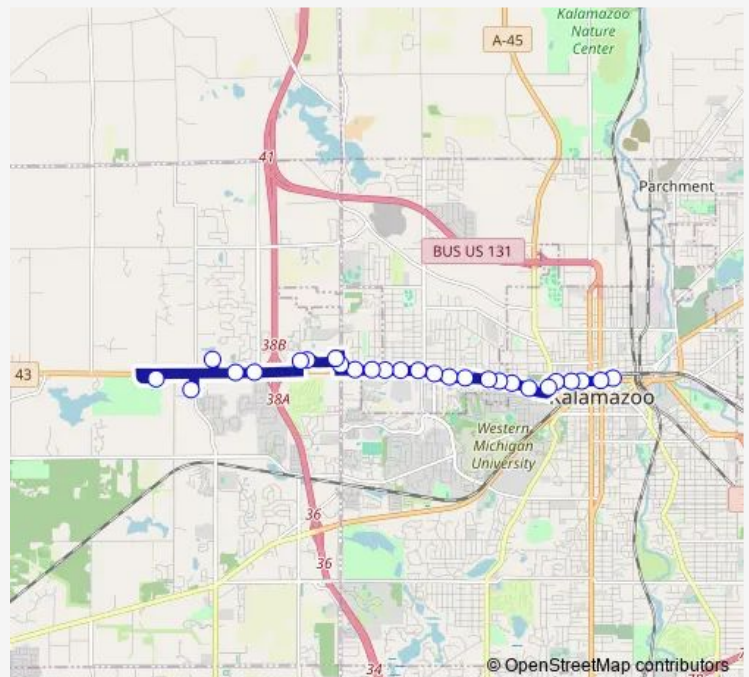

W. Main & Kendall

W. Main & Nichols

W. Main & Cherokee

W. Main & Turwill

W. Main & North Hampton

W. Main & Piccadilly

Drake & W. Main

Drake at Maple Hill Mall East End

Maple Hill Pavillion & Target

Route schedule

Kalamazoo Transit Center — 9th street and West Main

Monday	06:15-21:15
Tuesday	06:15-21:15
Wednesday	06:15-21:15
Thursday	06:15-21:15
Friday	06:15-21:15
Saturday	06:15-21:15
Sunday	09:15-16:15

Route info

Direction: Kalamazoo Transit Center

Stops: 27

Trip Duration: 0 hour 28 min

14 — West Main

Mall Drive & Vintage Lane

W. Main & 10th Street

6294 W. Main Street

W. Main & 9th Street

West Main and 8th street

9th street and West Main

Direction

9th street and West Main — Kalamazoo Transit Center

22 stops

[Open route schedule](#)

9th street and West Main