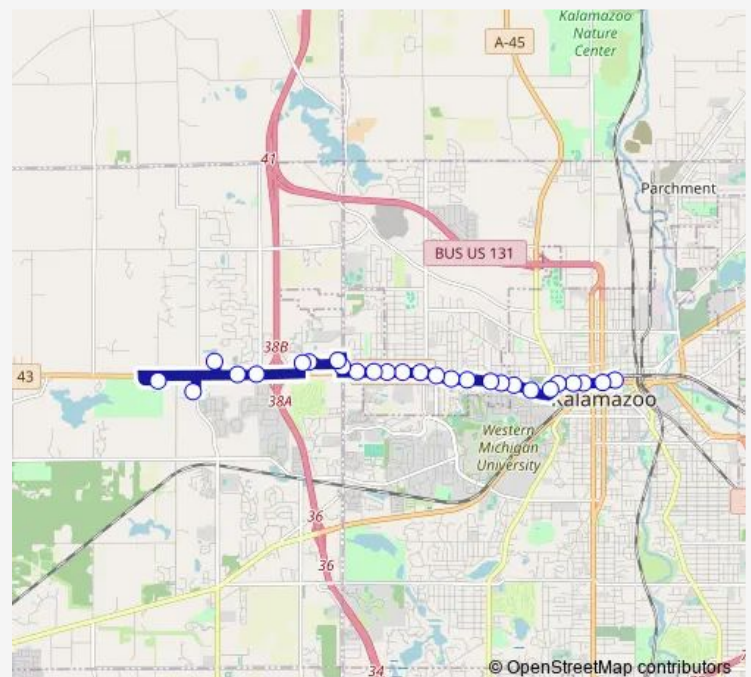

Drake & W. Main

Drake at Maple Hill Mall East End

Maple Hill Pavillion & Target

Route schedule

Kalamazoo Transit Center — 9th street and West Main

Monday 06:15-21:15

Tuesday 06:15-21:15

Wednesday 06:15-21:15

Thursday 06:15-21:15

Friday 06:15-21:15

Saturday 06:15-21:15

Sunday 09:15-16:15

Route info

Direction: Kalamazoo Transit Center

Stops: 27

Trip Duration: 0 hour 28 min

14 — West Main

Mall Drive & Vintage Lane

W. Main & 10th Street

6294 W. Main Street

W. Main & 9th Street

West Main and 8th street

9th street and West Main

Direction

9th street and West Main — Kalamazoo Transit Center

22 stops

[Open route schedule](#)

9th street and West Main

W. Main & 9th Sttreet lb

W. Main & 10th Street

W. Main & Maple Hill Drive

W. Main & 5349 W. Main