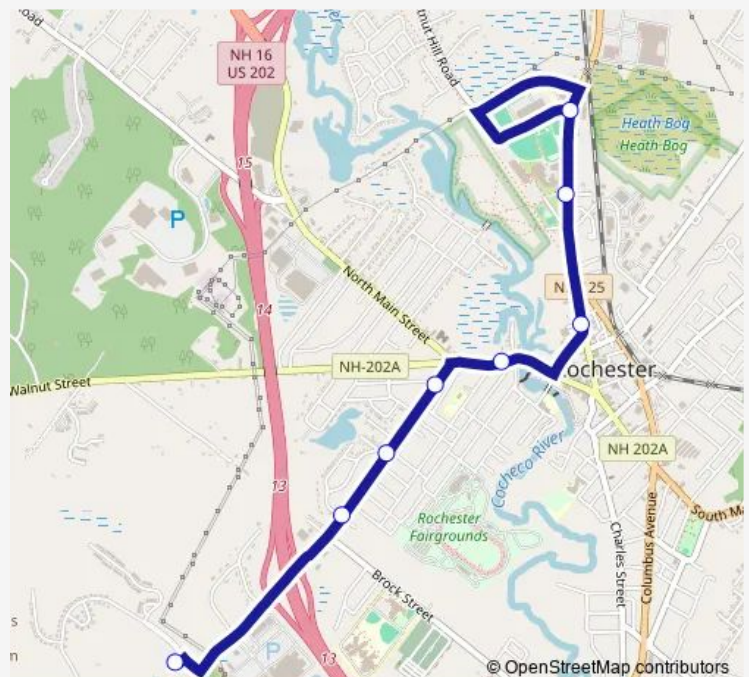

Bus 14 14 Downtown Rochester / Park & Ride

[Go to website](#)

Direction

Wakefield St. / Community Way — Rochester Park & Ride

8 stops

[Open route schedule](#)

Wakefield St. / Community Way

Wakefield St. (Spaulding High School) Southbound

Wakefield / Union Sts.

North Main St. / Cove Ct.

Washington St. / Madison Ave. Southbound

Washington / Chasse Sts. Southbound

Washington / Duquette Sts.

Rochester Park & Ride

Route schedule

Wakefield St. / Community Way — Rochester Park & Ride

Monday 07:00-22:00

Tuesday 07:00-22:00

Wednesday 07:00-22:00

Thursday 07:00-22:00

Friday 07:00-22:00

Saturday 07:00-22:00

Sunday —

Route info

Direction: Wakefield St. / Community Way

Stops: 8

Trip Duration: 0 hour 9 min

14 Bus time schedules and route maps are available in an offline PDF at busmaps.com. Use the busmaps.com website to see live bus times, train schedule or subway schedule, and step-by-step directions for all public transit in Rochester