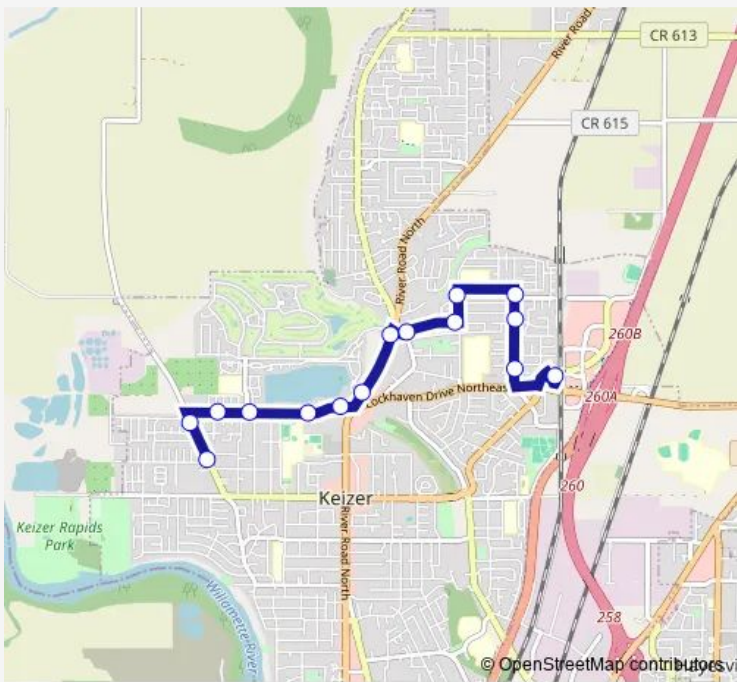

Bus 14 Windsor Island Road

[Go to website](#)

Direction
 Keizer Transit Center - Bay D — Windsor Island @ Willow Lake
 15 stops
[Open route schedule](#)

- Keizer Transit Center - Bay D
- Mcleod @ Dennis Ray
- Mcleod @ Manzanita
- Mcleod @ Tepper
- 14th @ Stone Hedge
- Manzanita @ 14th
- Manzanita @ Trail
- River Rd @ McNary Estates
- River Rd @ Promenade
- Lockhaven @ Inland Shores
- Lockhaven @ Lakefair
- Lockhaven @ McClure
- Lockhaven @ Wildwood
- Windsor Island @ Trent
- Windsor Island @ Willow Lake

Route schedule
 Keizer Transit Center - Bay D — Windsor Island @ Willow Lake

Monday	06:00-21:00
Tuesday	06:00-21:00
Wednesday	06:00-21:00
Thursday	06:00-21:00
Friday	06:00-21:00
Saturday	—
Sunday	—

Route info
 Direction: Keizer Transit Center - Bay D
 Stops: 15
 Trip Duration: 0 hour 8 min

Direction

Windsor Island @ Willow Lake — Keizer Transit Center - Bay D

12 stops

[Open route schedule](#)

Windsor Island @ Willow Lake

Chemawa @ Shoreline

Chemawa @ Delight

Chemawa @ Elizabeth

Sunday —

Route info

Direction: Windsor Island @ Willow Lake

Stops: 12

Trip Duration: 0 hour 14 min

14 Bus time schedules and route maps are available in an offline PDF at busmaps.com. Use the busmaps.com website to see live bus times, train schedule or subway schedule, and step-by-step directions for all public transit in Salem