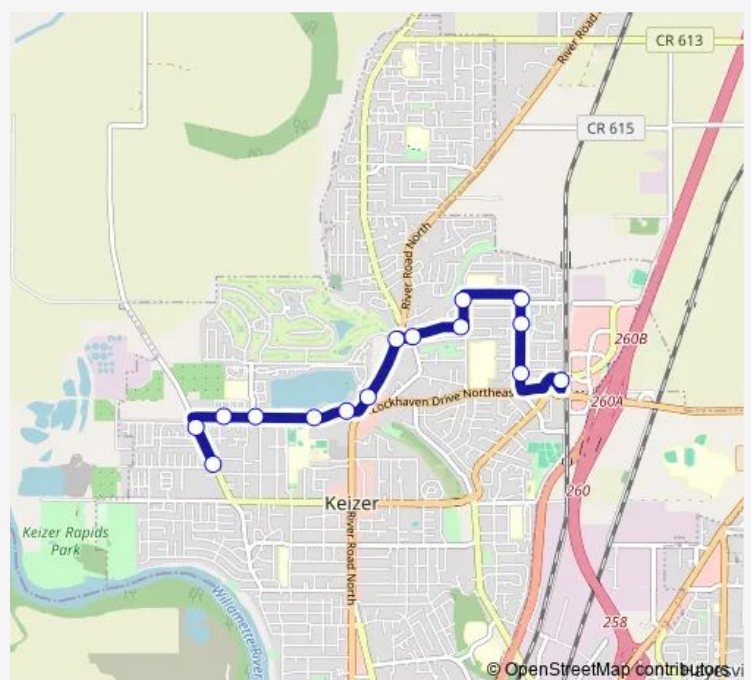

### Direction

Keizer Transit Center - Bay D — Windsor Island @ Willow Lake

15 stops

[Open route schedule](#)

Keizer Transit Center - Bay D

Mcleod @ Dennis Ray

Mcleod @ Manzanita

Mcleod @ Tepper

Lockhaven @ Wildwood

Windsor Island @ Trent

Windsor Island @ Willow Lake

### Route schedule

Keizer Transit Center - Bay D — Windsor Island @ Willow Lake

Monday 06:00-21:00

Tuesday 06:00-21:00

Wednesday 06:00-21:00

Thursday 06:00-21:00

Friday 06:00-21:00

Saturday —

### Route info

Direction: Keizer Transit Center - Bay D

Stops: 15

Trip Duration: 0 hour 10 min

**Direction**

Windsor Island @ Willow Lake — Keizer Transit Center - Bay D

12 stops

[Open route schedule](#)