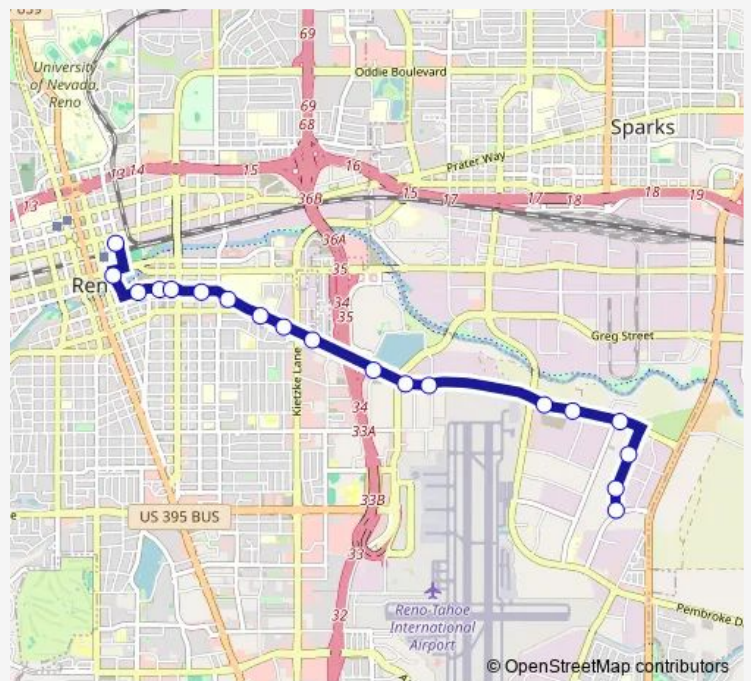

Mill Street and Redwood Place

Mill Street and Matley Lane

Mill Street and Terminal Way

Mill Street and Telegraph Street

Mill Street and S Rock Boulevard

Mill Street and Ohm Place

Mill Street and Edison Way

Corporate Boulevard and Equity Avene

Corporate Boulevard at NV Rehabilitation

Corporate Boulevard and Capital Boulevard

Route schedule

RTC 4th Street Station Bay N 4SS (Rt 14) — Corporate Boulevard and Capital Boulevard

Monday	05:15-00:15 ⁺¹
Tuesday	05:15-00:15 ⁺¹
Wednesday	05:15-00:15 ⁺¹
Thursday	05:15-00:15 ⁺¹
Friday	05:15-00:15 ⁺¹
Saturday	05:15-00:15 ⁺¹
Sunday	06:15-23:15

Route info

Direction: RTC 4th Street Station Bay N 4SS (Rt 14)

Stops: 19

Trip Duration: 0 hour 14 min

14 — East Mill

Direction

Corporate Boulevard and Capital Boulevard — RTC 4th Street Station Bay N 4SS (Rt 14)

23 stops

[Open route schedule](#)

Corporate Boulevard and Capital Boulevard

Capital Boulevard and S Rock Boulevard at Lawson

Capital Boulevard and S Rock Boulevard

Edison Way and S Rock Boulevard

Energy Way and Edison Way