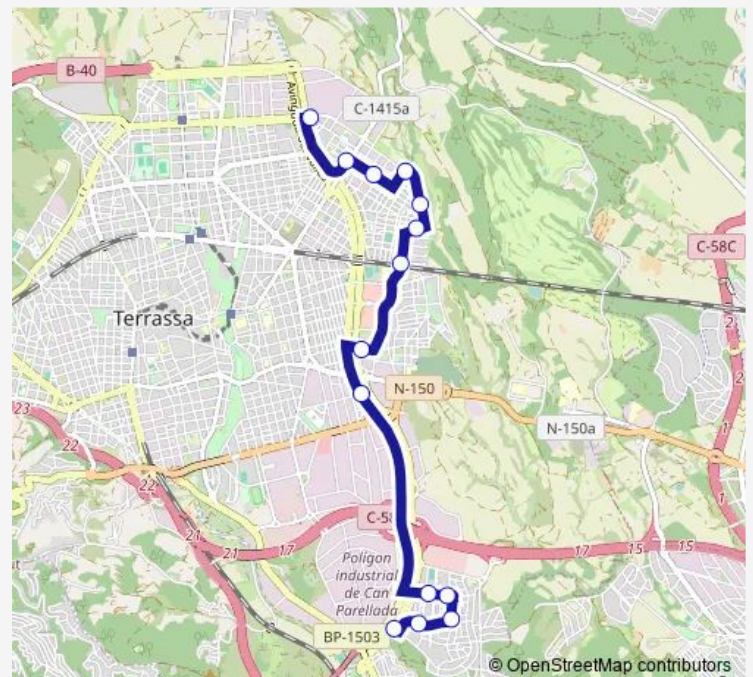

Oceania

França

Amèrica

Guadalquivir

Montserrat

Estació Est

Bidasoa

Millars

Wednesday 08:29-13:10

Thursday —

Friday —

Saturday —

Sunday —

Route info

Direction: Can Parellada

Stops: 14

Trip Duration: 0 hour 28 min

14 — Can Parellada - Mercadal

BusMaps

14 Bus time schedules and route maps are available in an offline PDF at busmaps.com. Use the busmaps.com website to see live bus times, train schedule or subway schedule, and step-by-step directions for all public transit in Sant Quirze del Valles