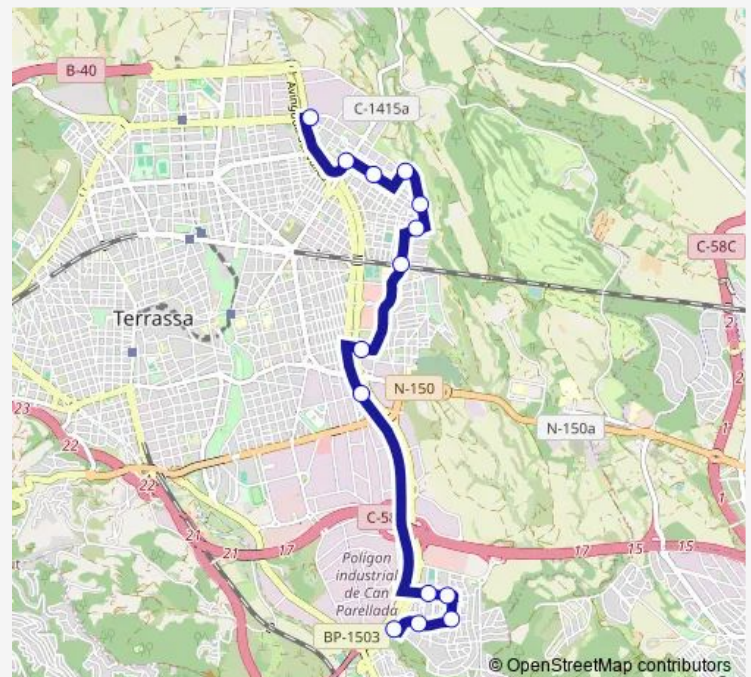

Oceania

França

Amèrica

Guadalquivir

Montserrat

Estació Est

Bidasoa

Millars

Wednesday 08:29-13:10

Thursday —

Friday —

Saturday —

Sunday —

Route info

Direction: Can Parellada

Stops: 14

Trip Duration: 0 hour 28 min

14 — Can Parellada - Mercadal

14 Bus time schedules and route maps are available in an offline PDF at busmaps.com. Use the busmaps.com website to see live bus times, train schedule or subway schedule, and step-by-step directions for all public transit in Sant Quirze del Valles