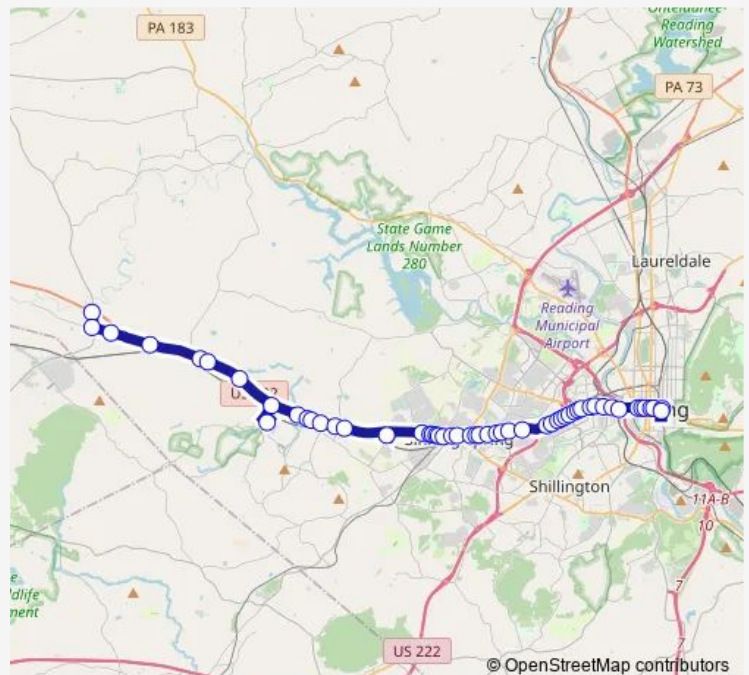

6th Ave. & Penn Ave. Mid-Block Wb

8th Ave. & Penn Ave. Farside Wb

Penn Ave. & Reading Ave. Farside Wb

Penn Ave. & State Hill Rd. Farside Wb

Penn Ave. & Wyoming Ave. Nearside Wb

Penn Ave. & Clayton Ave. Nearside Wb

Penn Ave. & Morwood Ave. Farside Wb

Penn Ave. & Perkasio Ave. Farside Wb

Penn Ave. & Telford Ave. Farside Wb

Penn Ave. & Woodside Ave. Farside Wb

Penn Ave. & West Court Blvd. Farside Wb

Penn Ave. & Stevens Ave. Nearside Wb

Route schedule

Barta Transportation Center — Rt 422 & Rt 419 Mcdonalds

Monday 05:00-18:00

Tuesday 05:00-18:00

Wednesday 05:00-18:00

Thursday 05:00-18:00

Friday 05:00-18:00

Saturday 06:30-17:30

Sunday —

Route info

Direction: Barta Transportation Center

Stops: 46

Trip Duration: 1 hour 0 min

14 — Wernersville via Sinking Spring

Penn Ave. At Wawa Mid-Block Wb

Penn Ave. & Blanbird Ave. Nearside Wb