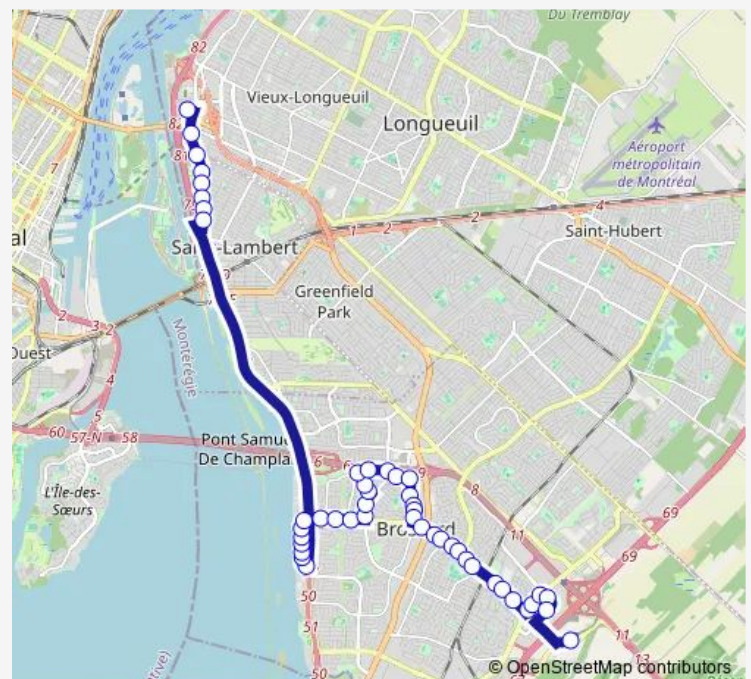

### Route schedule

Terminus Longueuil — Terminus Brossard

Monday 06:24-18:17

Tuesday 06:24-18:17

Wednesday 06:24-18:17

Thursday 06:24-18:17

Friday 06:24-18:17

Saturday —

### Route info

Direction: Terminus Longueuil

Stops: 47

Trip Duration: 0 hour 48 min

14 — Rome / Dix30

1230 Touchette

Touchette / Tisserand

6590 Tisserand