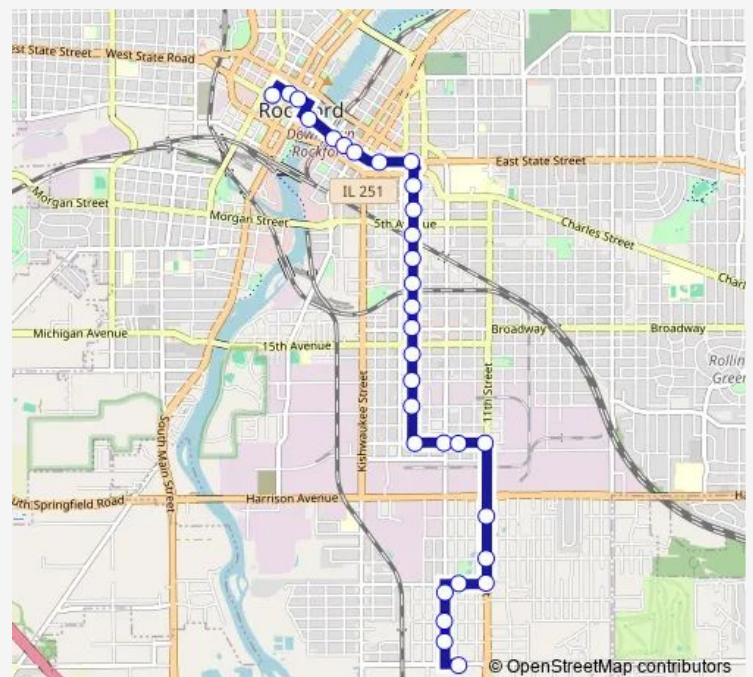

22nd Ave 10th St-NEC-Inbound

22nd Ave 9th St-NEC-Inbound

22nd Ave 7th St-NEC-Inbound

Route schedule

Sandy Hollow Southgate Shopping Center-S — Downtown Transfer Center

Monday	—
Tuesday	—
Wednesday	—
Thursday	—
Friday	—
Saturday	—
Sunday	04:40-17:40

Route info

Direction: Sandy Hollow Southgate Shopping Center-S

Stops: 37

Trip Duration: 0 hour 30 min

14 — 7th Street

7th St 20th Ave-SEC-Inbound

7th St 18th Ave-SEC-Inbound

7th St 16th Ave-SEC-Inbound

Jefferson E State-N-Inbound

Jefferson 4th St-NEC-Inbound

Jefferson 2nd St-NEC-Inbound

Jefferson 1st St-NEC-Inbound

Jefferson N Main-NEC-Inbound

Downtown Transfer Center

Direction

Sandy Hollow Southgate Shopping Center-S — Downtown Transfer Center Berth N

37 stops

[Open route schedule](#)

Sandy Hollow Southgate Shopping Center-S

Sandy Hollow 11th St-Swc

11th St Johnson-SEC-Inbound

11th St Hamilton-SEC-Inbound

11th St 11th Street Plaza-E-Inbound

11th St Brooke-E-Inbound