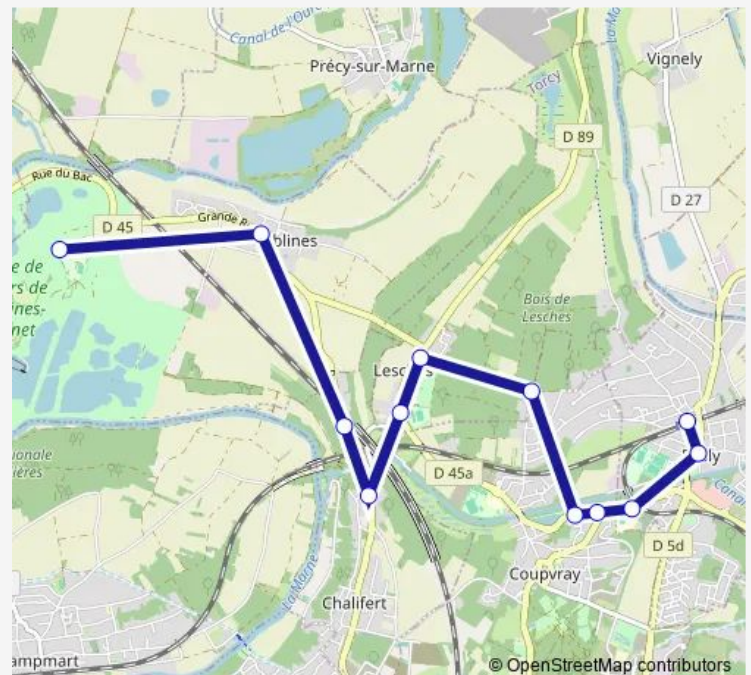

Foch Gallieni

Foch Turgot

Résidence du Grand Morin

Collège Stéphane Hessel

Route schedule

ILE DE Loisirs — Collège Stéphane Hessel

Monday 06:51-18:39

Tuesday 06:51-18:39

Wednesday 06:51-18:39

Thursday 06:51-18:39

Friday 06:51-18:39

Saturday —

Sunday —

Route info

Direction: ILE DE Loisirs

Stops: 16

Trip Duration: 0 hour 25 min

Direction

Ecole / Rue de la Marne — Ecole Marcel Pagnol (Jean Rostand)

2 stops

[Open route schedule](#)

Ecole / Rue de la Marne

Ecole Marcel Pagnol (Jean Rostand)

Route schedule

Route info

Direction: ILE DE Loisirs

Stops: 12

Trip Duration: 0 hour 27 min

14 Bus time schedules and route maps are available in an offline PDF at busmaps.com. Use the busmaps.com website to see live bus times, train schedule or subway schedule, and step-by-step directions for all public transit in Lesches