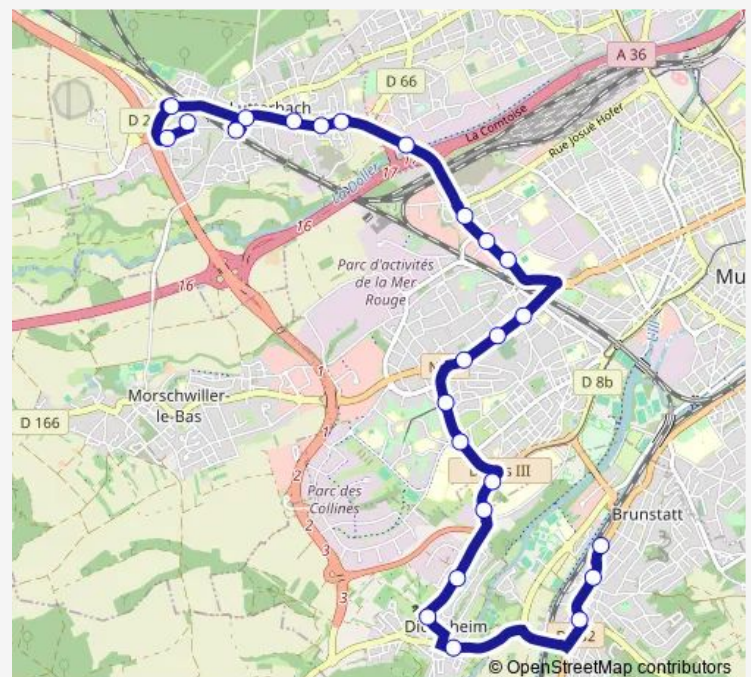

Nations

Ravin

Cimetiere Dornach

Dornach Centre

Dornach Gare Dmc

Machines

Verriers

Eaux

Thursday 17:50

Friday 17:50

Saturday —

Sunday —

Route info

Direction: Lycee Episcopal

Stops: 23

Trip Duration: 0 hour 39 min

14 — Didenheim Mairie - Lutterbach Gare

Houblon

Lutterbach Gare

Direction

College Pflimlin — Kleindorf

24 stops

[Open route schedule](#)

College Pflimlin