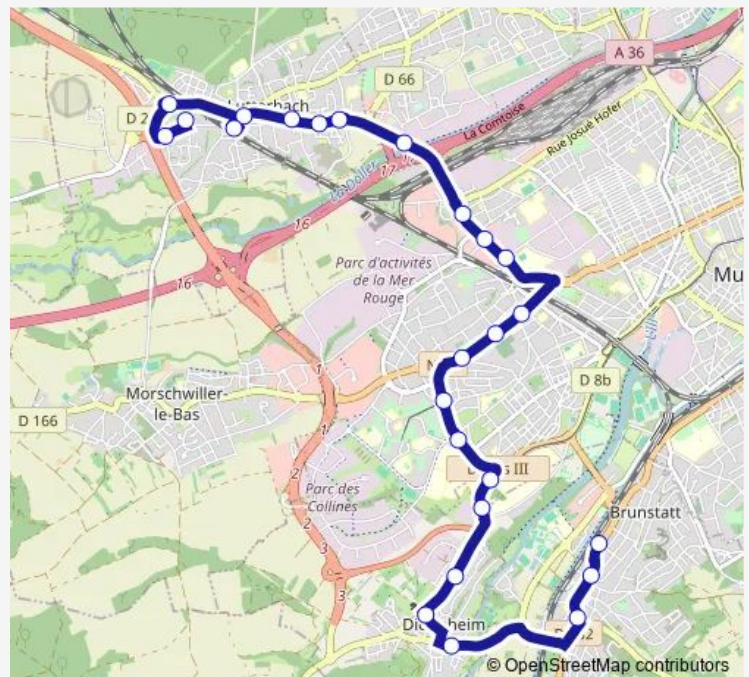

Thursday 17:50

Friday 17:50

Saturday —

Sunday —

Route info

Direction: Lycee Episcopal

Stops: 23

Trip Duration: 0 hour 39 min

14 — Didenheim Mairie - Lutterbach Gare

Houblon

Lutterbach Gare

Direction

College Pflimlin — Kleindorf

24 stops

[Open route schedule](#)

College Pflimlin