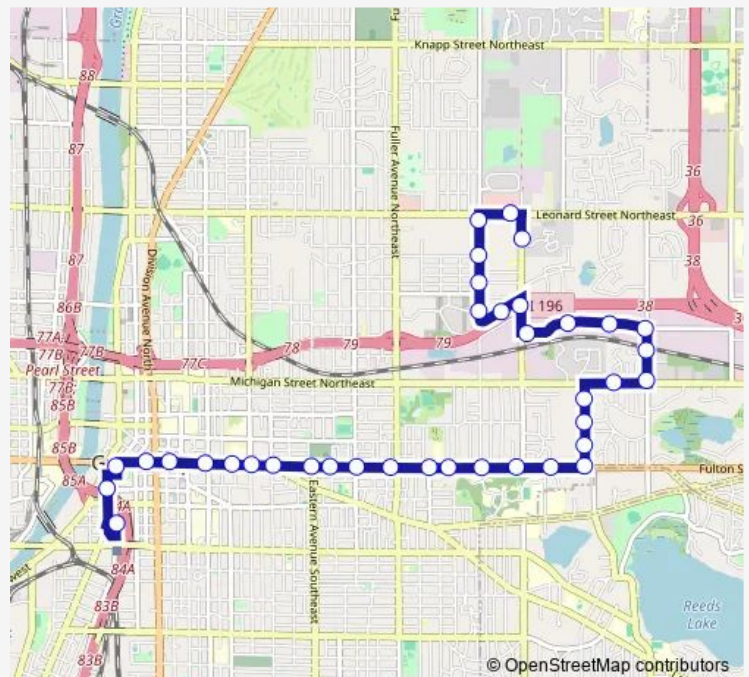

Thursday 05:14-21:45

Friday 05:14-21:45

Saturday 05:45-21:39

Sunday —

Route info

Direction: Plymouth/Stonebrook (Nb)

Stops: 37

Trip Duration: 0 hour 26 min

© OpenStreetMap contributors

14 — Fulton

BusMaps

Fulton/Alten (Wb)

Fulton/Lowell (Wb)

Fulton/Carlton (Wb)

Fulton/Farmers Market (Wb)

Fulton/Diamond (Wb)

Ottawa/Fulton (Sb)

Cesar Chavez/Oakes (Sb)

Rapid Central Station

Direction

Rapid Central Station — Plymouth/Stonebrook (Nb)

29 stops

[Open route schedule](#)

Rapid Central Station

Sunday —

Route info

Direction: Rapid Central Station

Stops: 29

Trip Duration: 0 hour 20 min

Oak Industrial/Gilson Graphics (Wb)

Plymouth/Oak Industrial (Nb)

Plymouth/Mason (Nb)