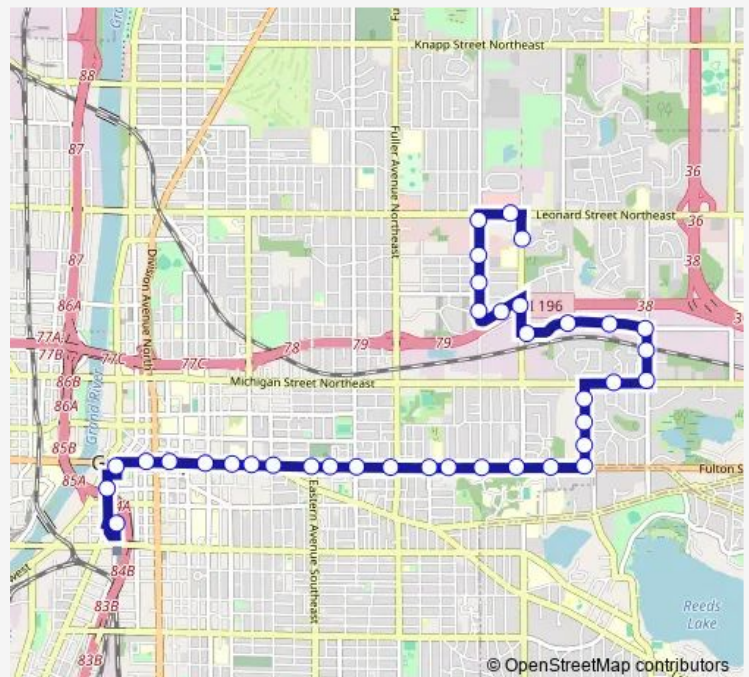

Thursday 05:14-21:45

Friday 05:14-21:45

Saturday 05:45-21:39

Sunday —

Route info

Direction: Plymouth/Stonebrook (Nb)

Stops: 37

Trip Duration: 0 hour 26 min

© OpenStreetMap contributors

Fulton/Alten (Wb)

Fulton/Lowell (Wb)

Fulton/Carlton (Wb)

Fulton/Farmers Market (Wb)

Fulton/Diamond (Wb)

Fulton/Batavia (Wb)

Fulton/Eastern (Wb)

Rapid Central Station

Direction

Rapid Central Station — Plymouth/Stonebrook (Nb)

29 stops

[Open route schedule](#)

Rapid Central Station

Ottawa/Oakes (Nb)

Fulton/Van Andel Arena (Eb)

Direction: Rapid Central Station

Stops: 29

Trip Duration: 0 hour 21 min

Oak Industrial/Gilson Graphics (Wb)

Plymouth/Oak Industrial (Nb)

Plymouth/Mason (Nb)

Plymouth/Stonebrook (Nb)

14 Bus time schedules and route maps are available in an offline PDF at busmaps.com. Use the busmaps.com website to see live bus times, train schedule or subway schedule, and step-by-step directions for all public transit in Grand Rapids