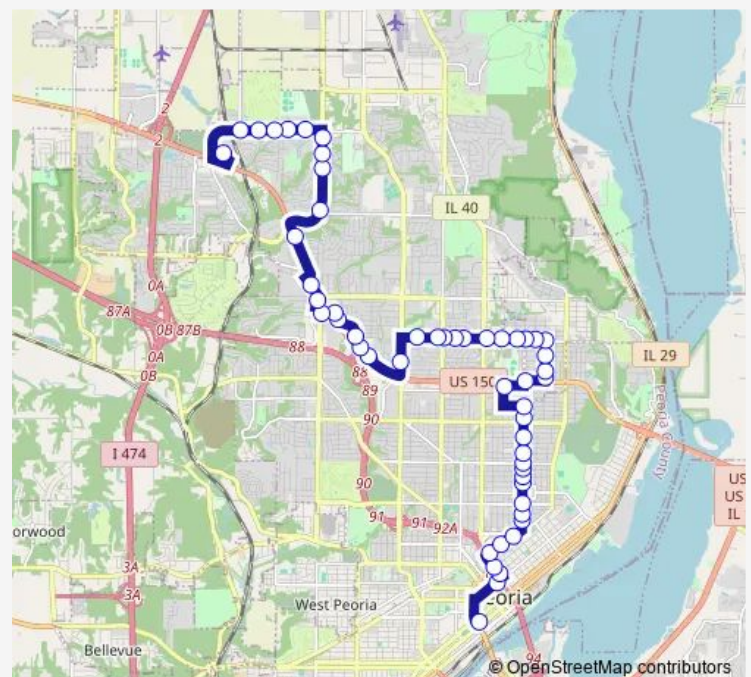

California and Paris

War Memorial and Wisconsin

North Monroe Avenue / East War Memorial

Route schedule

Citylink Transit Center — Willow Knolls Plaza

Monday 06:15-21:15

Tuesday 06:15-21:15

Wednesday 06:15-21:15

Thursday 06:15-21:15

Friday 06:15-21:15

Saturday 08:15-20:15

Sunday 09:15-18:15

Route info

Direction: Citylink Transit Center

Stops: 54

Trip Duration: 0 hour 50 min

14 — Wisconsin

BusMaps

Monroe and Divison

Monroe and Hazard

Monroe and Lake

Lake and Illinois

Lake and Boulevard

Lake and Indiana

Sunday 08:15-18:15

Route info

Direction: Willow Knolls Plaza

Stops: 54

Trip Duration: 0 hour 50 min

Lake and Monroe

Monroe and Cox

Monroe and War Memorial