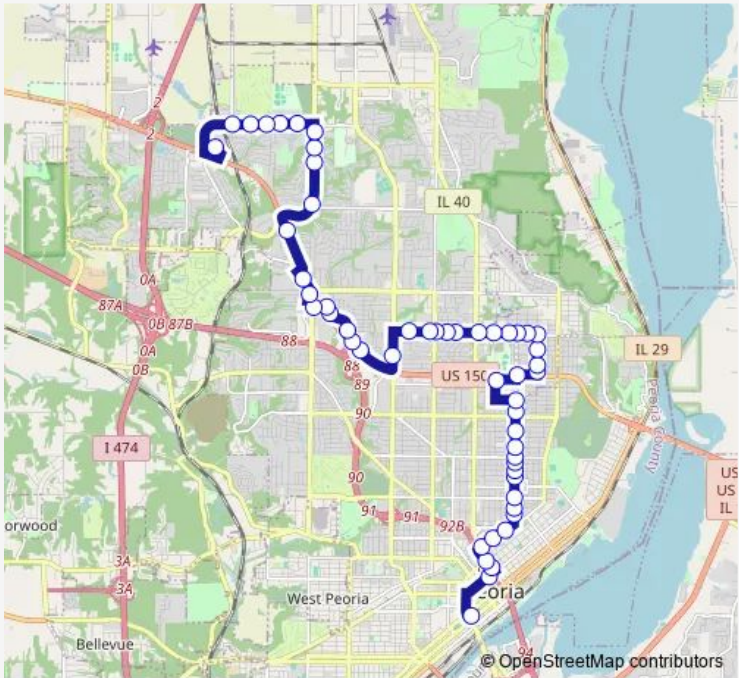

Bus 14 Wisconsin

[Go to website](#)

Direction
 Citylink Transit Center — Willow Knolls Plaza
 54 stops
[Open route schedule](#)

- Citylink Transit Center
- Monroe and Fayette
- Spalding and Perry
- Spalding and Glendale
- OSF Hospital
- 622 Glen Oak
- Glen Oak and Indiana
- Wisconsin and Lasalle
- Wisconsin and Ravine
- Wisconsin and Nebraska
- Wisconsin and Republic
- Wisconsin and Arcadia
- Wisconsin and Archer
- Wisconsin and McClure
- Wisconsin and Gift
- Wisconsin and Corrington
- North Wisconsin Avenue / East Forrest Hi
- North Wisconsin Avenue / Unknown
- California and Paris
- War Memorial and Wisconsin
- North Monroe Avenue / East War Memorial

Route schedule
 Citylink Transit Center — Willow Knolls Plaza

Monday	06:15-21:15
Tuesday	06:15-21:15
Wednesday	06:15-21:15
Thursday	06:15-21:15
Friday	06:15-21:15
Saturday	08:15-20:15
Sunday	09:15-18:15

Route info
 Direction: Citylink Transit Center
 Stops: 54
 Trip Duration: 0 hour 50 min

14 — Wisconsin **BusMaps**

Monroe and Divison

Monroe and Hazard

Monroe and Lake

Lake and Illinois

Lake and Boulevard

Lake and Indiana

Sunday 08:15-18:15

Route info

Direction: Willow Knolls Plaza

Stops: 54

Trip Duration: 0 hour 50 min

Lake and Monroe

Monroe and Cox

Monroe and War Memorial