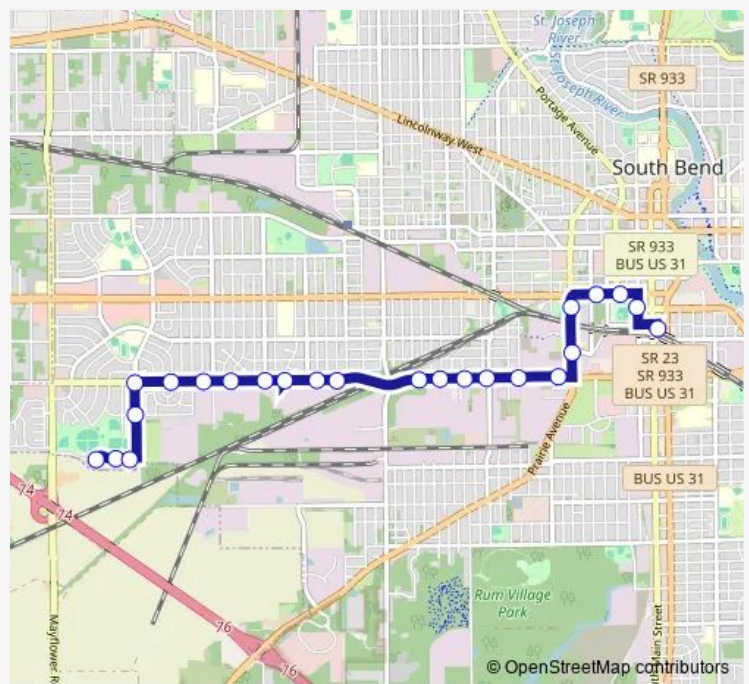

## Bus 14 Sample/Mayflower

[Go to website](#)

**Direction**  
 Belleville Dr & Belleville Circle -Arbors at Belleville Apts. — South Street Station

24 stops

[Open route schedule](#)

Belleville Dr & Belleville Circle -Arbors at Belleville Apts.

### Route schedule

Belleville Dr & Belleville Circle -Arbors at Belleville Apts. — South Street Station

Monday	06:00-19:00
Tuesday	06:00-19:00
Wednesday	06:00-19:00
Thursday	06:00-19:00
Friday	06:00-19:00
Saturday	—
Sunday	—

### Route info

Direction: Belleville Dr & Belleville Circle -Arbors at Belleville Apts.

Stops: 24

Trip Duration: 0 hour 17 min

■ 14 — Sample/Mayflower

Western & William

Lafayette & Monroe

South Street Station

## Direction

South Street Station — Belleville Dr & Belleville Circle  
-Arbors at Belleville Apts.

25 stops

[Open route schedule](#)

South Street Station

Michigan St & Tutt St

Sample at South Bend Police Station