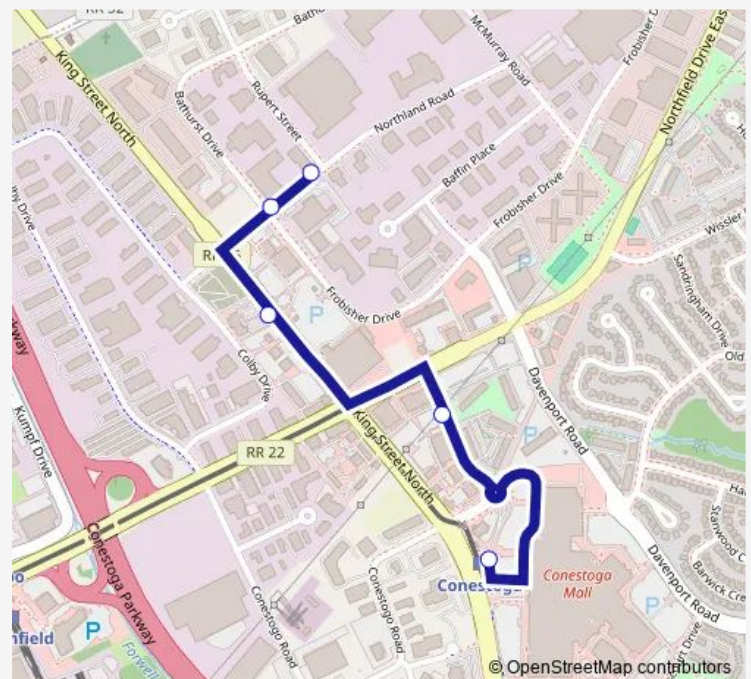

### Route schedule

Northland / Rupert — Conestoga Station

Monday 06:32-23:27

Tuesday 06:32-23:27

Wednesday 06:32-23:27

Thursday 06:32-23:27

Friday 06:32-23:27

Saturday —

### Route info

Direction: Northland / Rupert

Stops: 5

Trip Duration: 0 hour 5 min

14 — Bathurst

**Direction**

Conestoga Station — Northland / Rupert

12 stops

[Open route schedule](#)

Conestoga Station

Davenport / Old Abbey

Davenport / Northfield (South Side)

Davenport / Northfield (North Side)

Frobisher / Davenport

151 Frobisher Dr.

Frobisher / McMurray