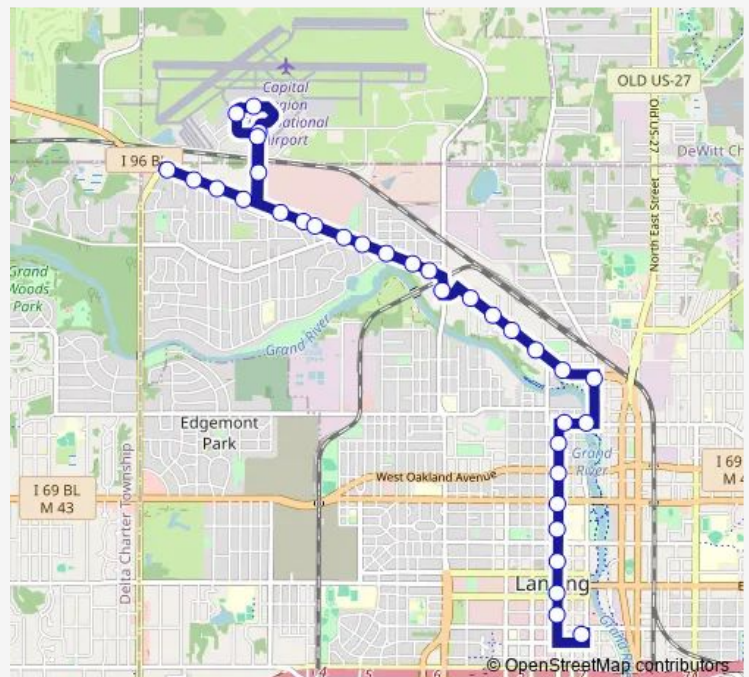

**Bus 14 North Grand River-OLD Town-Airport**

[Go to website](#)

**Direction**

EBD Grand River past Waverly — Cata Trans Center

34 stops

[Open route schedule](#)

- EBD Grand River past Waverly
- EBD Grand River before Sheffer Av
- EBD Grand River past Young Ave
- EBD Grand River at Andrea
- NBD Cap. City Blvd @ Peckham
- NBD Capitol City past Commerce Dr
- Capital Regional Airport Auth. Term
- W Circle Dr before Hangar Dr
- SBD Capitol City past W Circle Dr
- EBD Grand River past Grandell Av
- EBD Grand River past Benton Blvd
- EBD Grand River past Delta St
- EBD Grand River past Delta River
- EBD Grand River past Edgebrook
- EBD Grand Riv. past Tecumseh River
- EBD Grand River before Cynwood St
- EBD Grand River past Hollywood
- Peckham Riverside
- EBD Grand River past Coolidge St
- EBD Grand River past Culver St
- EBD Grand River past Sadie Ct

**Route schedule**

EBD Grand River past Waverly — Cata Trans Center

Monday	07:05-16:15
Tuesday	06:15-22:30
Wednesday	07:55-22:30
Thursday	06:30-22:30
Friday	06:15-22:30
Saturday	15:29-22:14
Sunday	09:14-17:29

**Route info**

Direction: EBD Grand River past Waverly

Stops: 34

Trip Duration: 0 hour 30 min

14 — North Grand River-OLD Town-Airport

EBD Grand River before Seager St

EBD North before Washington Ave

SBD Turner past North

WBD Grand River past Turner

WBD Grand River past Washington

SBD Capitol before Kilborn St

SBD Capitol past W Oakland Ave

SBD Capitol past Saginaw St

SBD Capitol past Genessee St

SBD Capitol past W Ionia St

SBD Capitol before W Allegan St