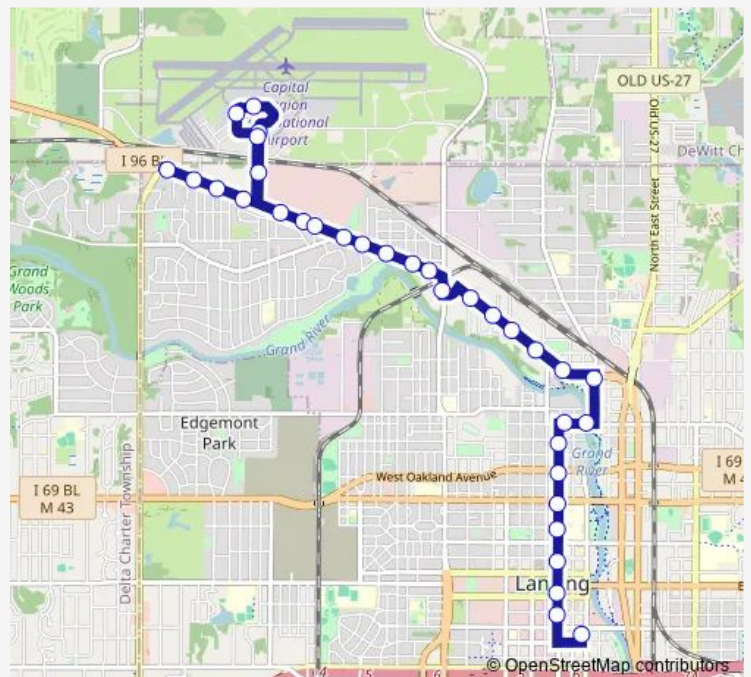

Bus 14 North Grand River-OLD Town-Airport

[Go to website](#)

Direction

EBD Grand River past Waverly — Cata Trans Center

34 stops

[Open route schedule](#)

- EBD Grand River past Waverly
- EBD Grand River before Sheffer Av
- EBD Grand River past Young Ave
- EBD Grand River at Andrea
- NBD Cap. City Blvd @ Peckham
- NBD Capitol City past Commerce Dr
- Capital Regional Airport Auth. Term
- W Circle Dr before Hangar Dr
- SBD Capitol City past W Circle Dr
- EBD Grand River past Grandell Av
- EBD Grand River past Benton Blvd
- EBD Grand River past Delta St
- EBD Grand River past Delta River
- EBD Grand River past Edgebrook
- EBD Grand Riv. past Tecumseh River
- EBD Grand River before Cynwood St
- EBD Grand River past Hollywood
- Peckham Riverside
- EBD Grand River past Coolidge St
- EBD Grand River past Culver St
- EBD Grand River past Sadie Ct

Route schedule

EBD Grand River past Waverly — Cata Trans Center

Monday	18:00-19:30
Tuesday	06:15-22:30
Wednesday	06:40-18:45
Thursday	06:30-21:00
Friday	06:15-22:30
Saturday	10:14-14:44
Sunday	—

Route info

Direction: EBD Grand River past Waverly

Stops: 34

Trip Duration: 0 hour 30 min

14 — North Grand River-OLD Town-Airport

EBD Grand River before Seager St

EBD North before Washington Ave

SBD Turner past North

WBD Grand River past Turner

WBD Grand River past Washington

SBD Capitol before Kilborn St

SBD Capitol past W Oakland Ave

SBD Capitol past Saginaw St

SBD Capitol past Genessee St

SBD Capitol past W Ionia St

SBD Capitol before W Allegan St