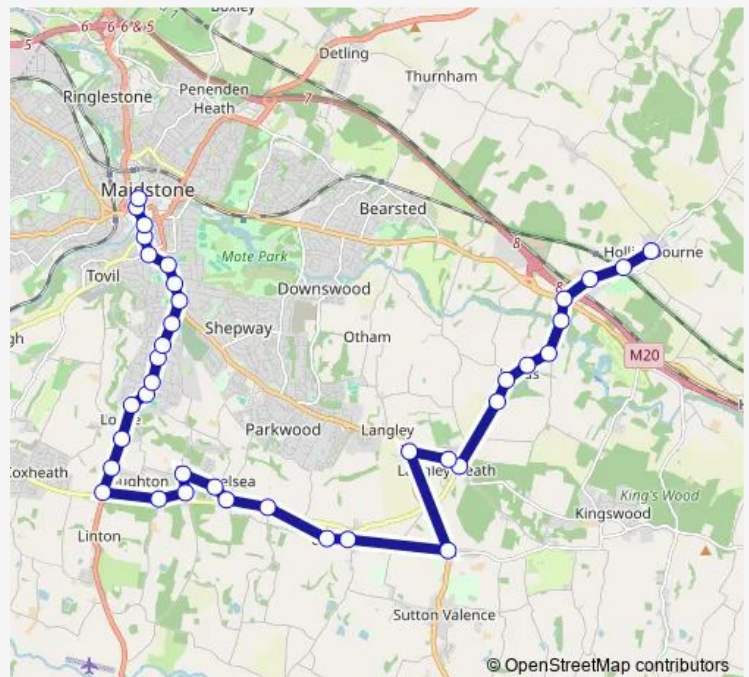

### Direction

Church — Royal Star Arcade

37 stops

[Open route schedule](#)

- Church
- Troys Mead
- Village Shop
- Great Danes Hotel
- Castle
- Penfold Hill
- The George
- Forge Lane
- Burgess Hall Drive
- Skinner's Way
- Leeds Road Layby
- Warmlake Crossroads
- Chart Corner
- Cobfield
- Marlpit Farm
- The Cock Inn
- Old Tree Lane
- The Albion Inn
- Village Hall
- Loddington Lane
- Linton Corner

### Route schedule

Church — Royal Star Arcade

Monday	10:49
Tuesday	10:49
Wednesday	10:49
Thursday	10:49
Friday	10:49
Saturday	—
Sunday	—

### Route info

Direction: Church

Stops: 37

Trip Duration: 0 hour 44 min

■ 14 — Maidstone - Hollingbourne

Salt's Avenue

Rosemount Close

Old Loose Hill