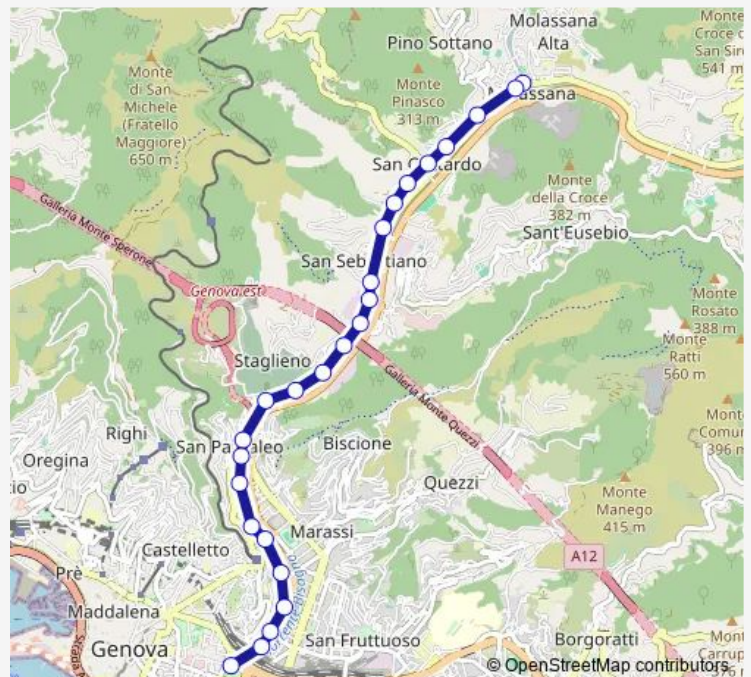

### Route info

Direction:

Stops: 0

Trip Duration: — min

■ 14 — Pian Martello(Prato) - Staglieno- Staz. Brignole

## Route info

Direction: Molassana/Capolinea

Stops: 25

Trip Duration: 0 hour 19 min

14 Bus time schedules and route maps are available in an offline PDF at [busmaps.com](https://busmaps.com). Use the [busmaps.com](https://busmaps.com) website to see live bus times, train schedule or subway schedule, and step-by-step directions for all public transit in Genoa