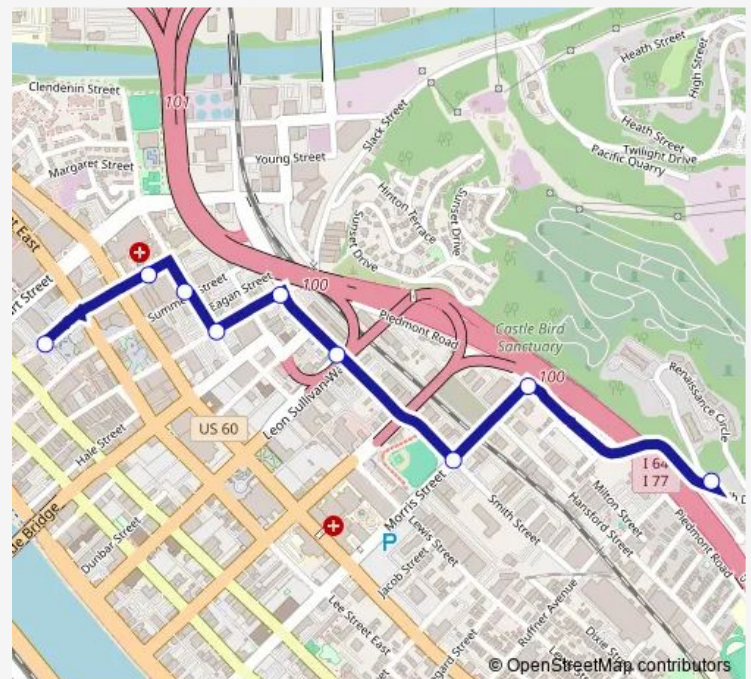

### Direction

City Center — City Park

9 stops

[Open route schedule](#)

City Center

St Francis Hospital

Donnally & Summers

Donnally & Capitol

### Route schedule

City Center — City Park

Monday 07:00-18:00

Tuesday 07:00-18:00

Wednesday 07:00-18:00

Thursday 07:00-18:00

Friday 07:00-18:00

Saturday 07:00-18:00

### Route info

Direction: City Center

Stops: 9

Trip Duration: 0 hour 8 min

14 — City Park

**Direction**

City Park — City Center

8 stops

[Open route schedule](#)

City Park

Morris &amp; Piedmont Rd

Smith &amp; Leon Sulli

Capitol Market

Donnally &amp; Capitol

Donnally &amp; Summers

St Francis Hospital