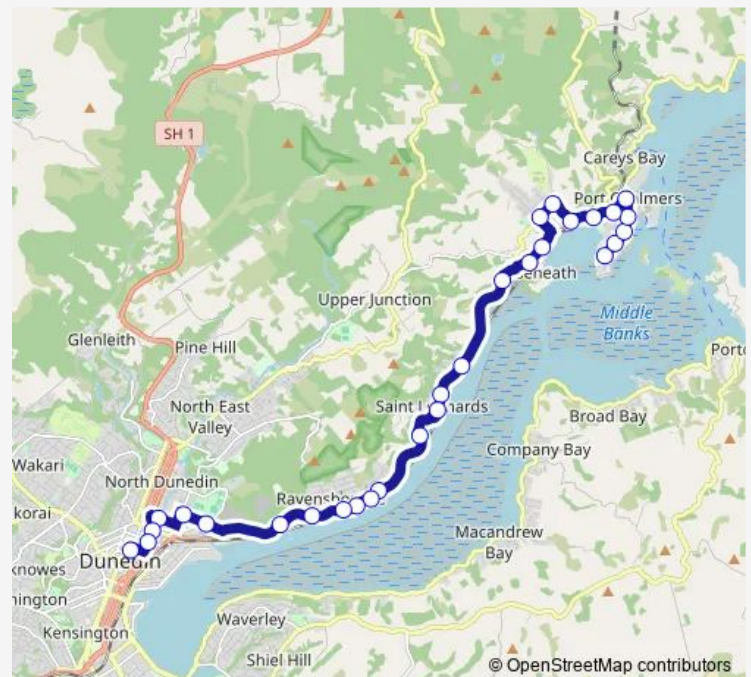

Sh88, opposite 309

Sh88, opposite Athol Place

Sh88, opposite 253

Route schedule

Harrington St, cnr Fox St — Bus Hub Stop G

Monday 06:10-21:10

Tuesday 06:10-21:10

Wednesday 06:10-21:10

Thursday 06:10-21:10

Friday 06:10-23:10

Saturday 08:10-23:10

Sunday 09:10-18:10

Route info

Direction: Harrington St, cnr Fox St

Stops: 29

Trip Duration: 0 hour 31 min

14 — Port Chalmers - City

BusMaps

Sh88, opposite 173 (by Adderley Tce)

Sh88, Moller Park

Anzac Ave, opposite Logan Park

Union St (W)

Albany St, Clubs & Societies

Castle St, 289