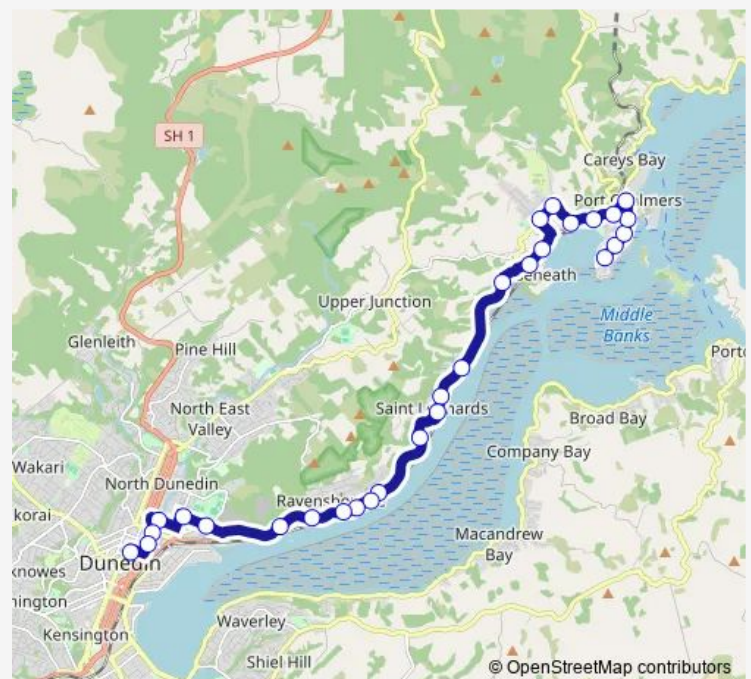

### Route schedule

Harrington St, cnr Fox St — Bus Hub Stop G

Monday 06:10-21:10

Tuesday 06:10-21:10

Wednesday 06:10-21:10

Thursday 06:10-21:10

Friday 06:10-23:10

Saturday 08:10-23:10

### Route info

Direction: Harrington St, cnr Fox St

Stops: 29

Trip Duration: 0 hour 31 min

14 — Port Chalmers - City

BusMaps

Sh88, opposite 173 ( by Adderley Tce)

Sh88, Moller Park