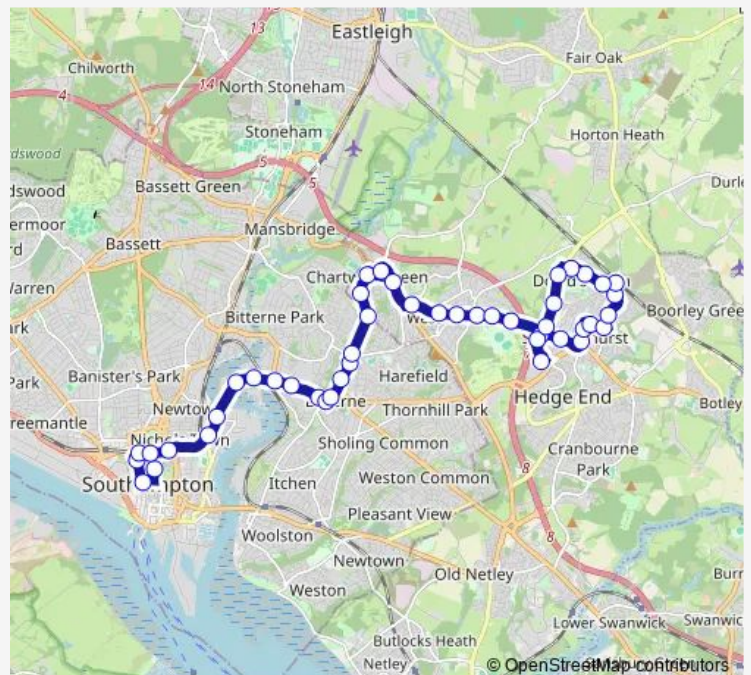

Hedge End Trade Park

Shaw Road

Moorgreen Hospital

Route schedule

Hedge End Superstores — Vincent's Walk

Monday 05:50-23:00

Tuesday 05:50-23:00

Wednesday 05:50-23:00

Thursday 05:50-23:00

Friday 05:50-23:00

Saturday 06:44-23:00

Sunday 07:40-19:47

Route info

Direction: Hedge End Superstores

Stops: 44

Trip Duration: 0 hour 55 min

Princes Street

Britannia Road

Brintons Road

Solent University

Park Walk

Above Bar

Vincent's Walk

Direction

Wednesday 05:20-22:30

Thursday 05:20-22:30

Friday 05:20-22:30

Saturday 06:15-22:30

Sunday 07:10-19:15

Route info

Direction: Vincent's Walk

Stops: 46