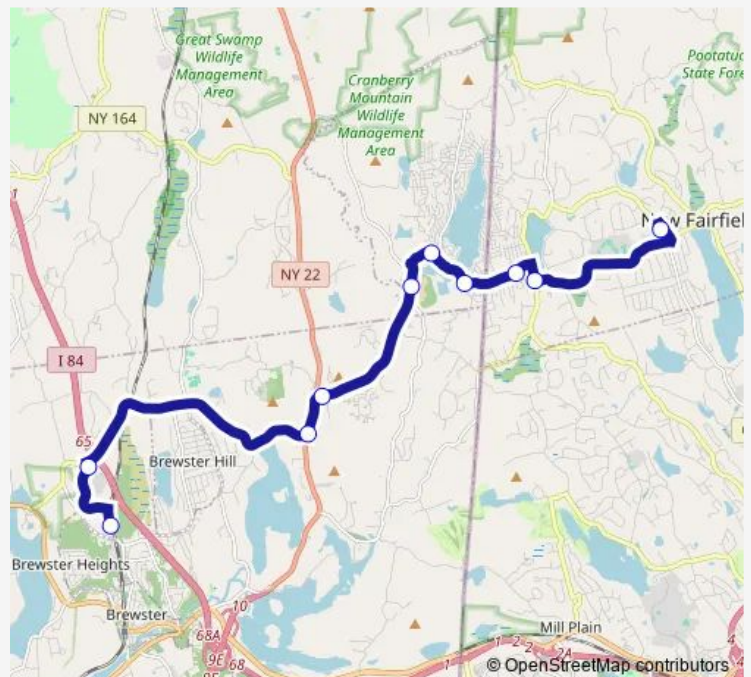

New Fairfield Company A Firehouse

Route schedule

Southeast Station — New Fairfield Company A Firehouse

Monday 05:56-21:00

Tuesday 05:56-21:00

Wednesday 05:56-21:00

Thursday 05:56-21:00

Friday 05:56-21:00

Saturday —

Sunday —

Route info

Direction: Southeast Station

Stops: 10

Trip Duration: 0 hour 32 min

14 — Shuttle: New Fairfield - Southeast

Direction

New Fairfield Company A Firehouse Lot — Southeast Station

9 stops

[Open route schedule](#)

New Fairfield Company A Firehouse Lot

Ball Pond Road and Gillotti Rd. Outbound

Ball Pond Firehouse

Putnam Business District Outbound

Tuesday 05:32-20:07

Wednesday 05:32-20:07

Thursday 05:32-20:07

Friday 05:32-20:07

Saturday —

Sunday —

Route info

Direction: New Fairfield Company A Firehouse Lot