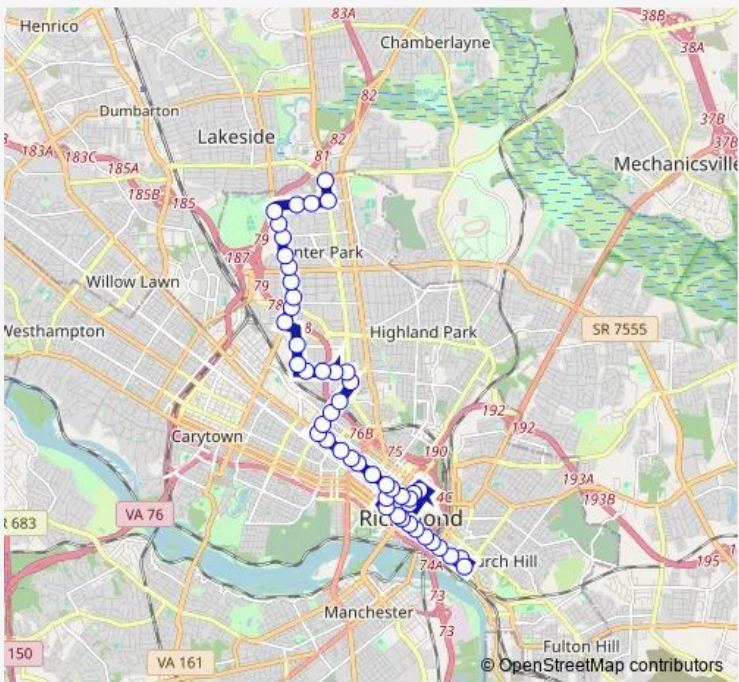

Bus 14 Hermitage/East Main

[Go to website](#)

Direction
 23rd & Franklin — Brook + Azalea
 48 stops
[Open route schedule](#)

- 23rd & Franklin
- Main + 25th
- Main + 21st
- Main + 18th
- Main + 17th
- Main + 15th
- Main + 13th
- Main + 11th
- Main + 9th
- Main + 8th
- Main & 5th
- 4th & Franklin
- Broad + 9th
- Transfer Station BAY I
- 8TH + Clay
- 8TH + Marshall
- Broad & 7th
- Broad + 4th
- Broad & 2nd
- Broad & Adams
- Broad + Henry

Route schedule
 23rd & Franklin — Brook + Azalea

Monday	05:05-23:30
Tuesday	05:05-23:30
Wednesday	05:05-23:30
Thursday	05:05-23:30
Friday	05:05-23:30
Saturday	05:40-23:40
Sunday	05:40-22:10

Route info
 Direction: 23rd & Franklin
 Stops: 48
 Trip Duration: 0 hour 49 min

14 — Hermitage/East Main **BusMaps**

Broad + Gilmer

Broad & Shafer

Broad + Ryland

Broad + Bowe

Lombardy + Krogers

Lombardy + W Moore

Lombardy + Admiral

Brook + Lombardy

Overbrook + Brook

Overbrook + Langston

Overbrook & 1405

Overbrook & Hermitage

Hermitage & Rhoadmiller

Hermitage & Sherwood

Boulevard + Robinhood