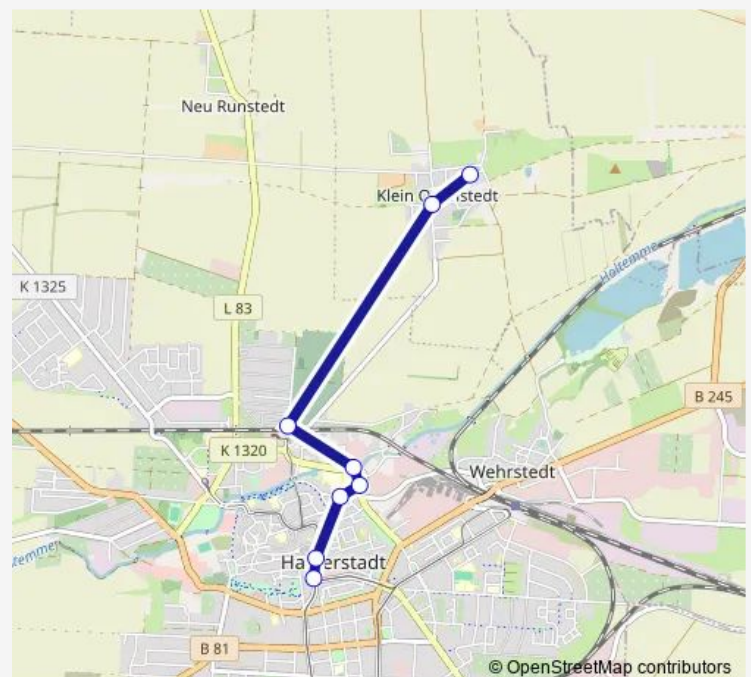

### Route schedule

Klein Quenstedt — Halberstadt, Holzmarkt

Monday 05:53-18:04

Tuesday 05:53-18:04

Wednesday 05:53-18:04

Thursday 05:53-18:04

Friday 05:53-18:04

Saturday —

### Route info

Direction: Klein Quenstedt

Stops: 8

Trip Duration: 0 hour 10 min

## Route info

Direction: Halberstadt, Holzmarkt

Stops: 8

Trip Duration: 0 hour 9 min

## Route info

Direction: Klein Quenstedt

Stops: 7

Trip Duration: 0 hour 10 min

14 Bus time schedules and route maps are available in an offline PDF at [busmaps.com](https://busmaps.com). Use the [busmaps.com](https://busmaps.com) website to see live bus times, train schedule or subway schedule, and step-by-step directions for all public transit in Halberstadt