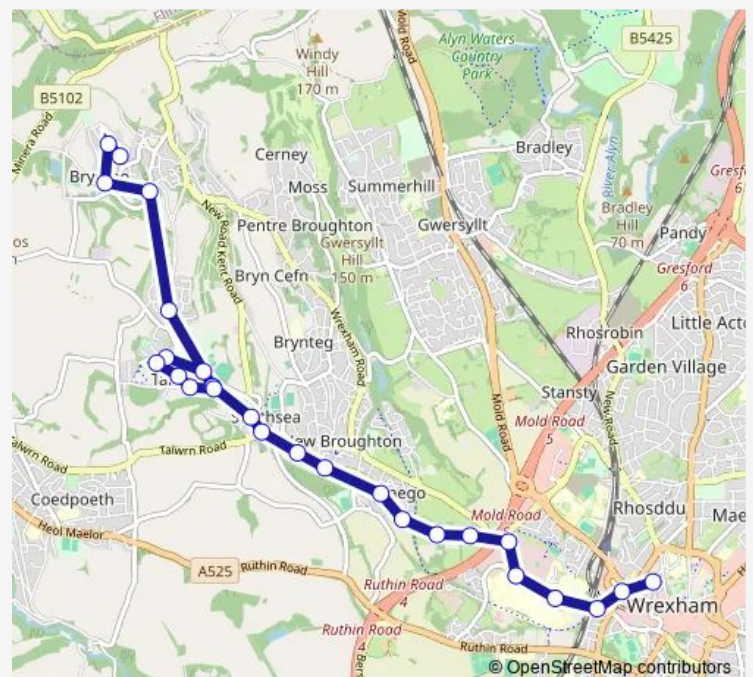

Thursday 08:48-18:48

Friday 08:48-18:48

Saturday 08:48-18:48

Sunday —

Route info

Direction: Mount Sion Library

Stops: 24

Trip Duration: 0 hour 23 min

14 — Wrexham - Brymbo via Tanyfron

Watery Road Level Crossing

Wrexham Fire Station

Wrexham Bus Station 8

Direction

Wrexham Bus Station 8 — Mount Sion Library

26 stops

[Open route schedule](#)

Dyke Street

Route schedule

Wrexham Bus Station 8 — Mount Sion Library

Monday 06:20-18:20

Tuesday 06:20-18:20

Wednesday 06:20-18:20

Thursday 06:20-18:20

Friday 06:20-18:20

Saturday 06:20-18:20

Sunday —

Route info

Direction: Wrexham Bus Station 8

Stops: 26

Trip Duration: 0 hour 25 min

14 Bus time schedules and route maps are available in an offline PDF at busmaps.com. Use the busmaps.com website to see live bus times, train schedule or subway schedule, and step-by-step directions for all public transit in Wrexham