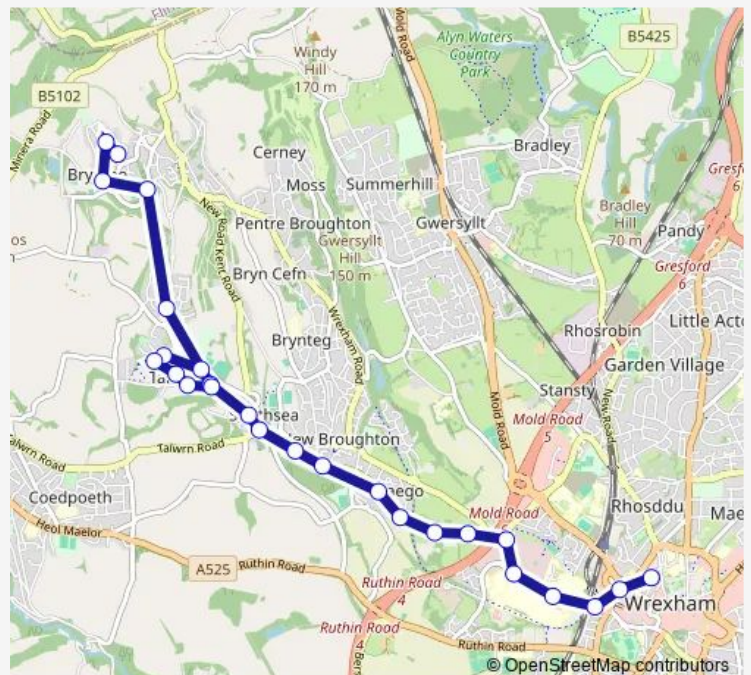

Thursday 08:48-18:48

Friday 08:48-18:48

Saturday 08:48-18:48

Sunday —

Route info

Direction: Mount Sion Library

Stops: 24

Trip Duration: 0 hour 23 min

14 — Wrexham - Brymbo via Tanyfron

Watery Road Level Crossing

Wrexham Fire Station

Wrexham Bus Station 8

Direction

Wrexham Bus Station 8 — Mount Sion Library

26 stops

[Open route schedule](#)

Saturday 06:20-18:20

Sunday —

Route info

Direction: Wrexham Bus Station 8

Stops: 26

Trip Duration: 0 hour 25 min

14 Bus time schedules and route maps are available in an offline PDF at busmaps.com. Use the busmaps.com website to see live bus times, train schedule or subway schedule, and step-by-step directions for all public transit in Wrexham