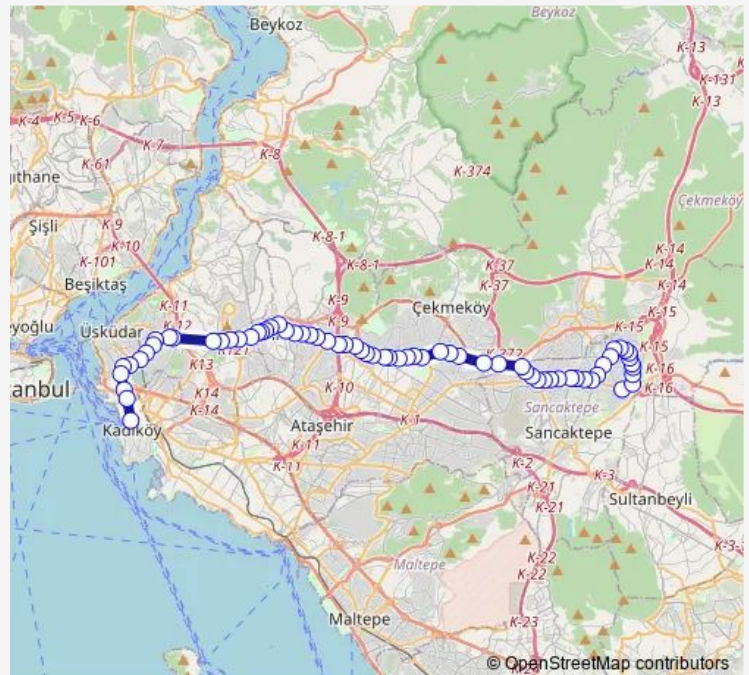

### Route schedule

Yenidoğan Peronlar — Kadiköy

Monday 05:00-22:30

Tuesday 05:00-22:30

Wednesday 05:00-22:30

Thursday 05:00-22:30

Friday 05:00-22:30

Saturday 05:00-22:30

### Route info

Direction: Yenidoğan Peronlar

Stops: 69

Trip Duration: 1 hour 7 min

14 — Yenidoğan Peronlar - Kadiköy

BusMaps

Eski Ankara Caddesi

Meclis Mahallesi