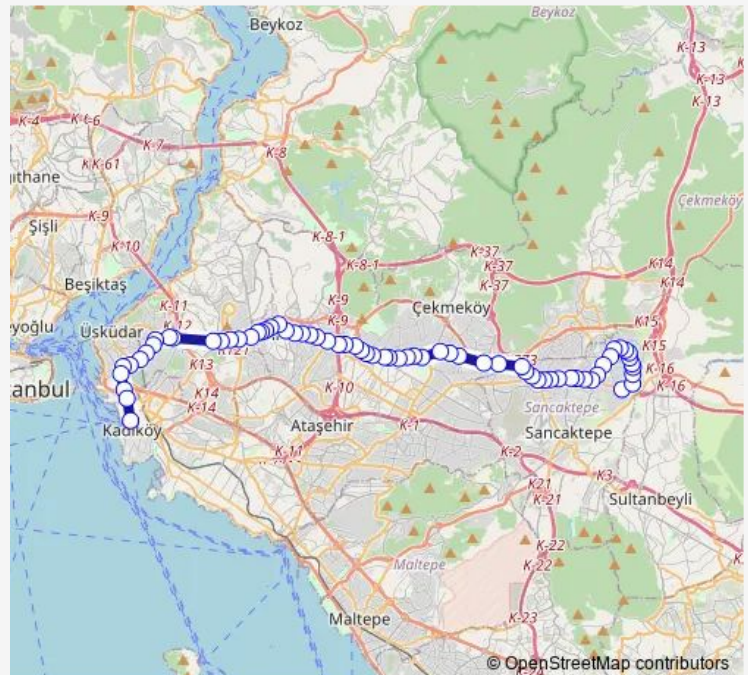

Thursday 05:00-22:30

Friday 05:00-22:30

Saturday 05:00-22:30

Sunday 05:15-22:10

Route info

Direction: YENİDOĞAN PERONLAR

Stops: 69

Trip Duration: 1 hour 7 min