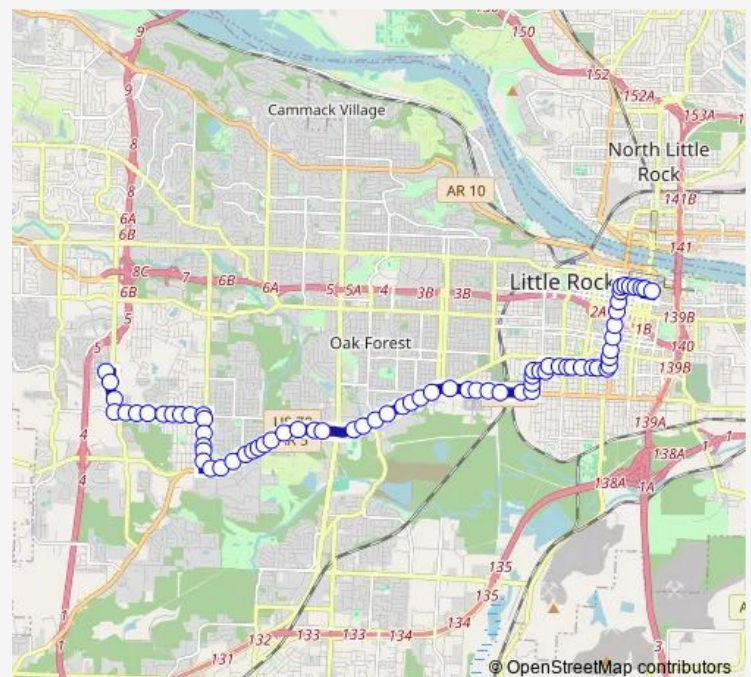

Colonel Glenn Rd & Cobb St

Colonel Glenn Rd & Marlboro St

Colonel Glenn Rd & Potter St

Route schedule

Walmart @ Shackleford — River Cities Travel Center - 2

Monday 05:20-19:55

Tuesday 05:20-19:55

Wednesday 05:20-19:55

Thursday 05:20-19:55

Friday 05:20-19:55

Saturday 09:18-16:03

Sunday 09:18-16:03

Route info

Direction: Walmart @ Shackleford

Stops: 72

Trip Duration: 0 hour 44 min

4th St & Louisiana St

4th St & Main St

4th St & Scott St

River Cities Travel Center - 2

Direction

River Cities Travel Center - 2 — Walmart @ Shackleford

72 stops

[Open route schedule](#)

Saturday 08:53-16:00

Sunday 09:15-16:00

Route info

Direction: River Cities Travel Center - 2

Stops: 72

Trip Duration: 0 hour 44 min

Schiller St & 23rd St

Schiller St & Roosevelt Rd