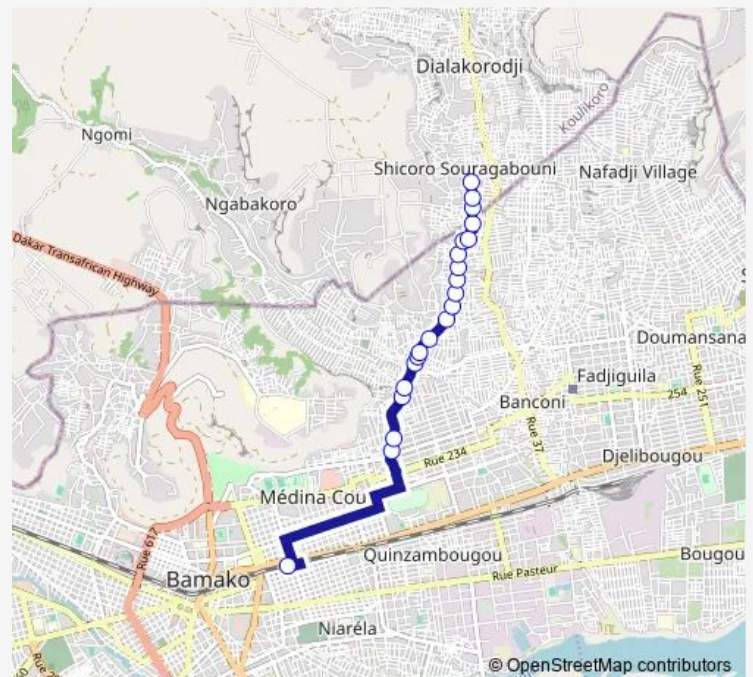

Douba Da

Chiroco

Souragabouni Terminus

Route schedule

Fadjiguila Place — Souragabouni Terminus

Monday 07:13

Tuesday 07:13

Wednesday 07:13

Thursday 07:13

Friday 07:13

Saturday 07:13

Sunday 07:13

Route info

Direction: Fadjiguila Place

Stops: 21

Trip Duration: 0 hour 25 min

■ 14 — Sotrama 14 : Railda ⇌ Sourakabougouni

Direction

Souragabouni — Terminus Fadjila Place

25 stops

[Open route schedule](#)

Souragabouni

Douba Da

Tournant

Monday 07:55

Tuesday 07:55

Wednesday 07:55

Thursday 07:55

Friday 07:55

Saturday 07:55

Sunday 07:55

Route info