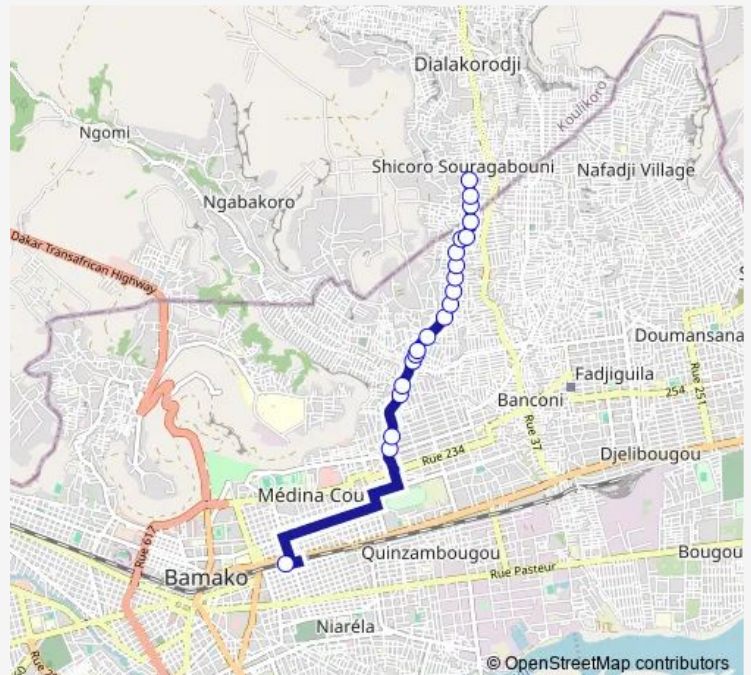

Douba Da

Chiroco

Souragabouni Terminus

Route schedule

Fadjiguila Place — Souragabouni Terminus

Monday 07:13

Tuesday 07:13

Wednesday 07:13

Thursday 07:13

Friday 07:13

Saturday 07:13

Sunday 07:13

Route info

Direction: Fadjiguila Place

Stops: 21

Trip Duration: 0 hour 25 min

■ 14 — Sotrama 14 : Railda ⇌ Sourakabougouni

Direction

Souragabouni — Terminus Fadjila Place

25 stops

[Open route schedule](#)

Souragabouni

Douba Da

Tournant

Monday 07:55

Tuesday 07:55

Wednesday 07:55

Thursday 07:55

Friday 07:55

Saturday 07:55

Sunday 07:55

Route info