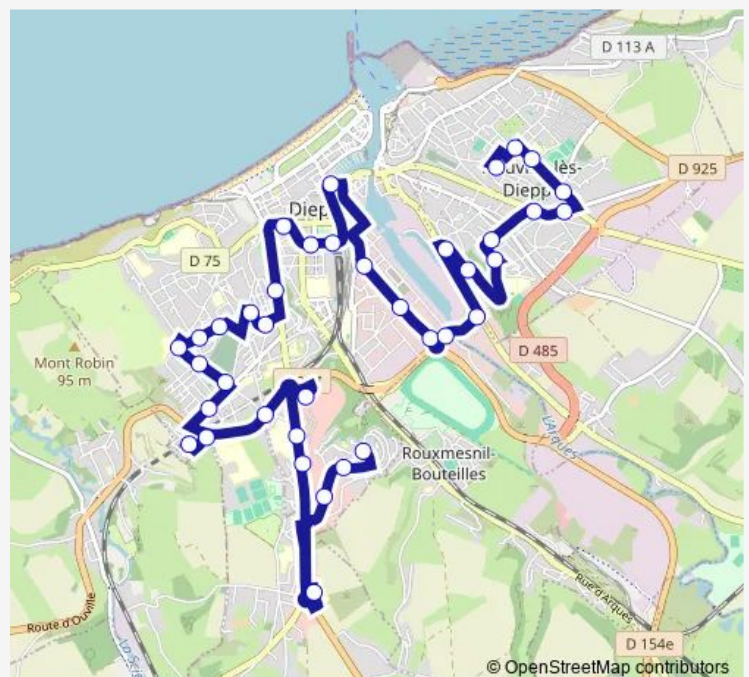

Jeannine Vromant

Carnot

Dieppe - Hôpital

Route schedule

Val Druel — Beau Soleil

Monday 07:15-20:00

Tuesday —

Wednesday —

Thursday 07:15-20:00

Friday 07:15-20:00

Saturday —

Sunday 07:15-20:00

Route info

Direction: Val Druel

Stops: 38

Trip Duration: 1 hour 0 min

14 — Beau Soleil <> Val Druel

Gare SnCF

Pont Ango

Normandie Sussex

Vauban

Hippodrome

Bréauté

Cours Bourbon

Dunant

Beau Soleil

Direction

Beau Soleil — Val Druel

39 stops

[Open route schedule](#)

Beau Soleil

Dunant