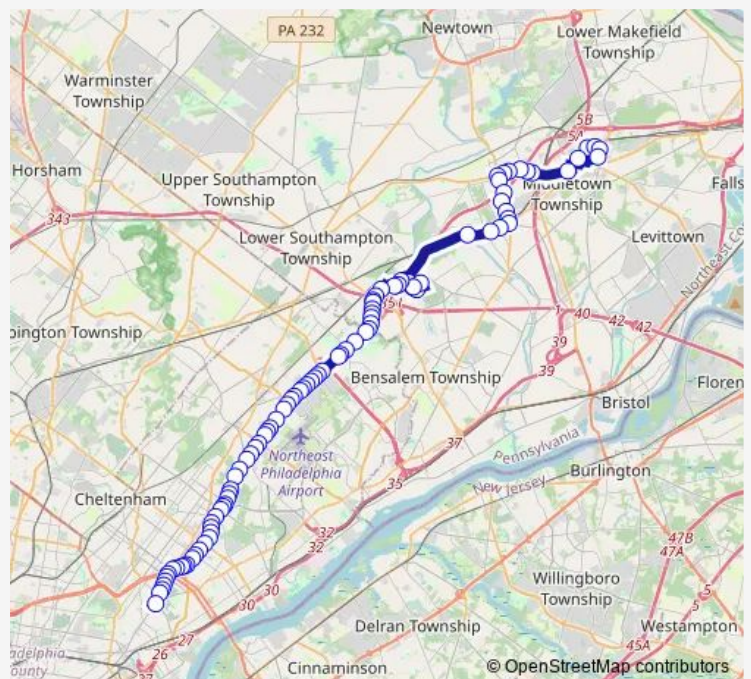

Roosevelt Blvd & Hartel Av

Roosevelt Blvd & Ryan Av

Roosevelt Blvd & Rhawn St - Fs

Roosevelt Blvd & Stanwood St

Route schedule

Frankford Transit Center-14-Blvddir-Mfo — Bucks County Technology Park - 2

Monday 17:12

Tuesday 17:12

Wednesday 17:12

Thursday 17:12

Friday 17:12

Saturday —

Sunday —

Route info

Direction: Frankford Transit Center-14-Blvddir-Mfo

Stops: 56

Trip Duration: 0 hour 51 min

14 — FTC to Nesh/Oxford Valley Malls

Roosevelt Blvd & Holme Av

Roosevelt Blvd & Hoffnagle St - MBNS

Roosevelt Blvd & Strahle St - Fs

Roosevelt Blvd & Winchester Av

Roosevelt Blvd & Woodward St