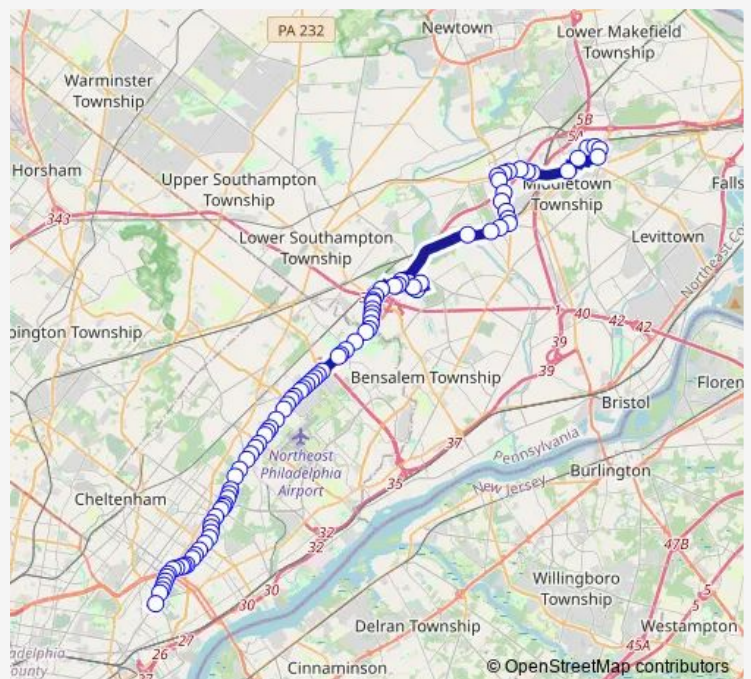

Roosevelt Blvd & Hartel Av

Roosevelt Blvd & Ryan Av

Roosevelt Blvd & Rhawn St - Fs

Roosevelt Blvd & Stanwood St

Route schedule

Frankford Transit Center-14-Blvddir-Mfo — Bucks County Technology Park - 2

Monday 17:12

Tuesday 17:12

Wednesday 17:12

Thursday 17:12

Friday 17:12

Saturday —

Sunday —

Route info

Direction: Frankford Transit Center-14-Blvddir-Mfo

Stops: 56

Trip Duration: 0 hour 51 min

14 — FTC to Nesh/Oxford Valley Malls

Roosevelt Blvd & Holme Av

Roosevelt Blvd & Hoffnagle St - Mbns

Roosevelt Blvd & Strahle St - Fs

Roosevelt Blvd & Winchester Av

Roosevelt Blvd & Woodward St