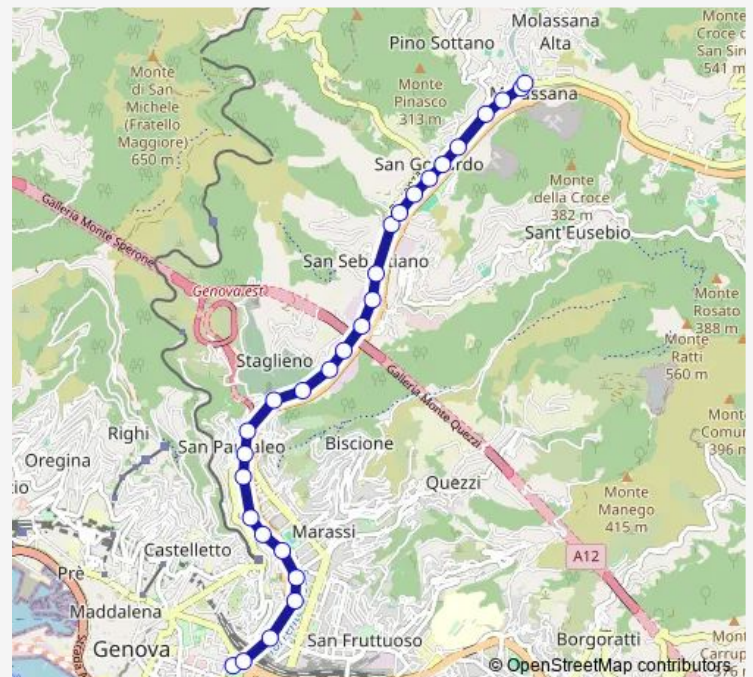

### Route schedule

Thaon DI Revel/Brignole Fs — Molassana/Capolinea

Monday 05:11-15:20

Tuesday 05:11-15:20

Wednesday 05:11-15:20

Thursday 05:11-15:20

Friday 05:11-15:20

Saturday 05:12-19:45

### Route info

Direction: Thaon DI Revel/Brignole Fs

Stops: 28

Trip Duration: 0 hour 27 min

14 — Pian Martello(Prato) - Staglieno- Staz. Brignole

Emilia 4/Sciorba

Emilia 5/Fidenza

Emilia 6/Rocca