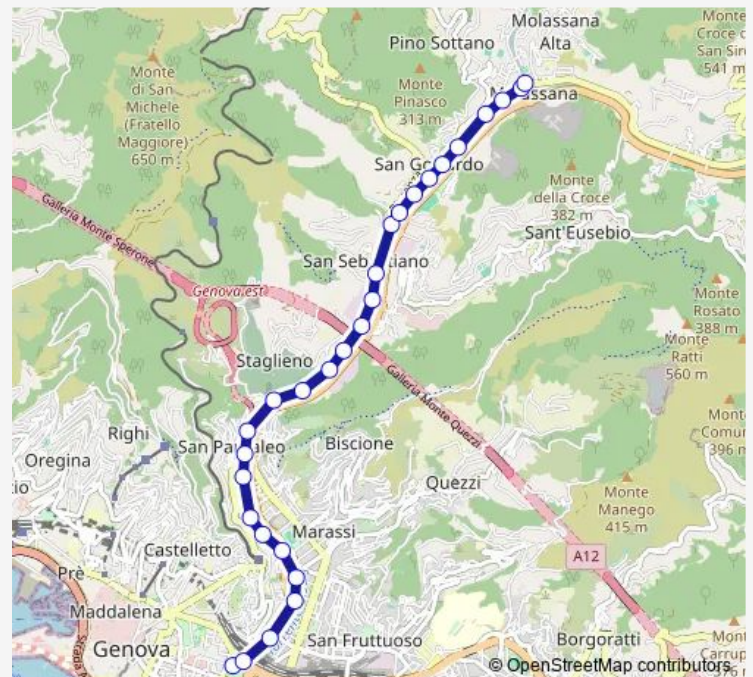

### Route schedule

Thaon DI Revel/Brignole Fs — Molassana/Capolinea

Monday 05:11-15:20

Tuesday 05:11-15:20

Wednesday 05:11-15:20

Thursday 05:11-15:20

Friday 05:11-15:20

Saturday 05:12-19:45

### Route info

Direction: Thaon DI Revel/Brignole Fs

Stops: 28

Trip Duration: 0 hour 22 min

14 — Pian Martello(Prato) - Staglieno- Staz. Brignole

Emilia 4/Sciorba

Emilia 5/Fidenza

Emilia 6/Rocca